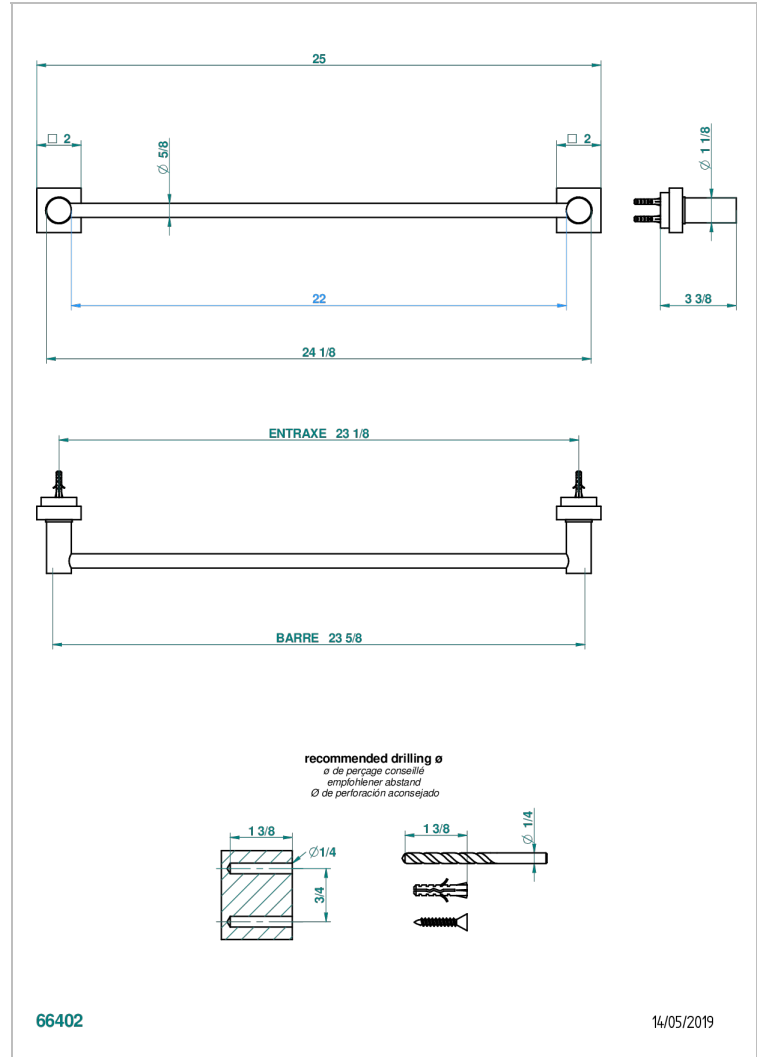

MONTAIGNE LEONARDO GREY MARBLE WITH LEVER HANDLES

G3U-514/60

Single towel rail, fixed rail, length: 600 mm

CHARACTERISTIC

- Montaigne Leonardo Grey marble with lever handles
- Single towel rail, fixed rail, length: 600 mm