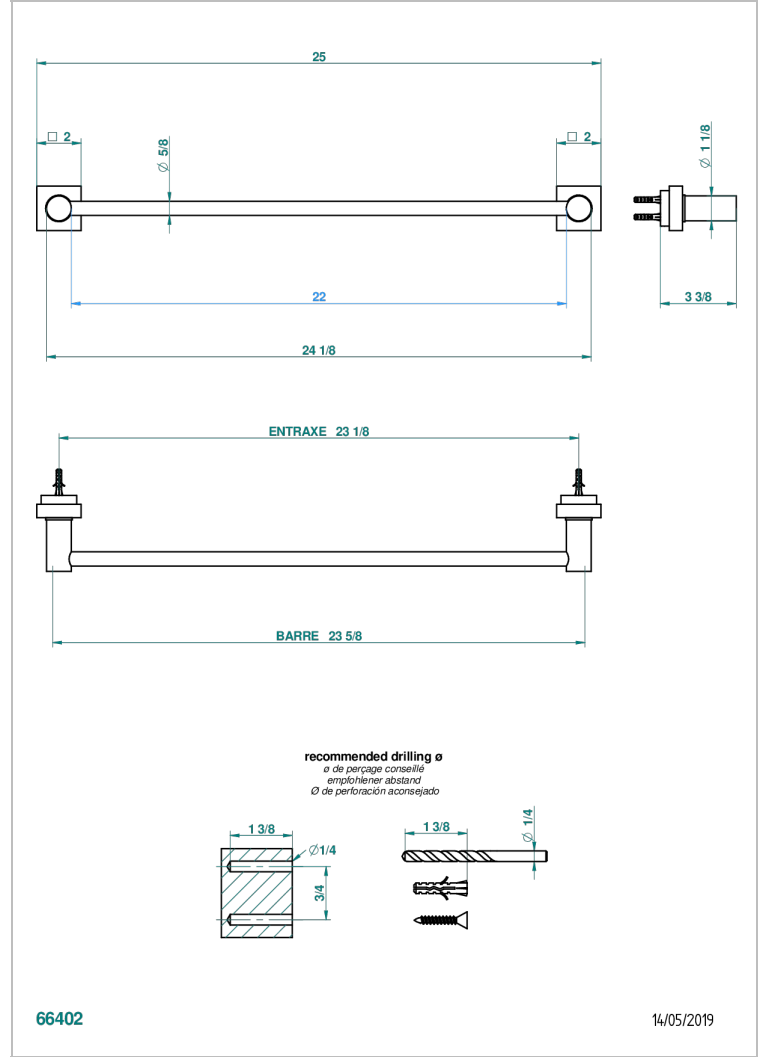

MONTAIGNE LEONARDO GREY MARBLE WITH LEVER HANDLES

G3U-514/60

单杆固定毛巾架 长600毫米

特色

- Montaigne Leonardo Grey marble with lever handles
- 单杆固定毛巾架 长600毫米

可选饰面

Black ceram - D30
 Blush PVD - H62
 Graphite PVD - H64
 Matt Umber PVD - H67
 Matt blush PVD - H60
 Matt graphite PVD - H65