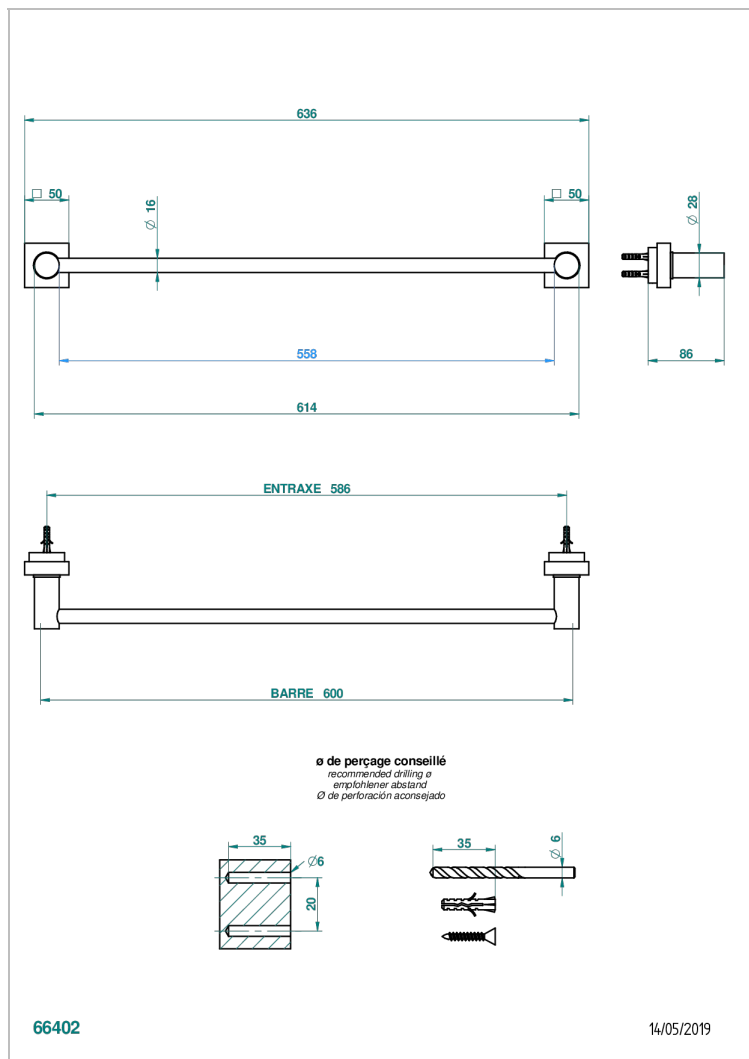

MONTAIGNE LEONARDO GREY MARBLE

G3T-514/60

Towel bar, 24" long

CHARACTERISTIC

- Montaigne Leonardo Grey marble
- Towel bar, 24" long

AVAILABLE FINITIONS

Black ceram - D30

Blush PVD - H62