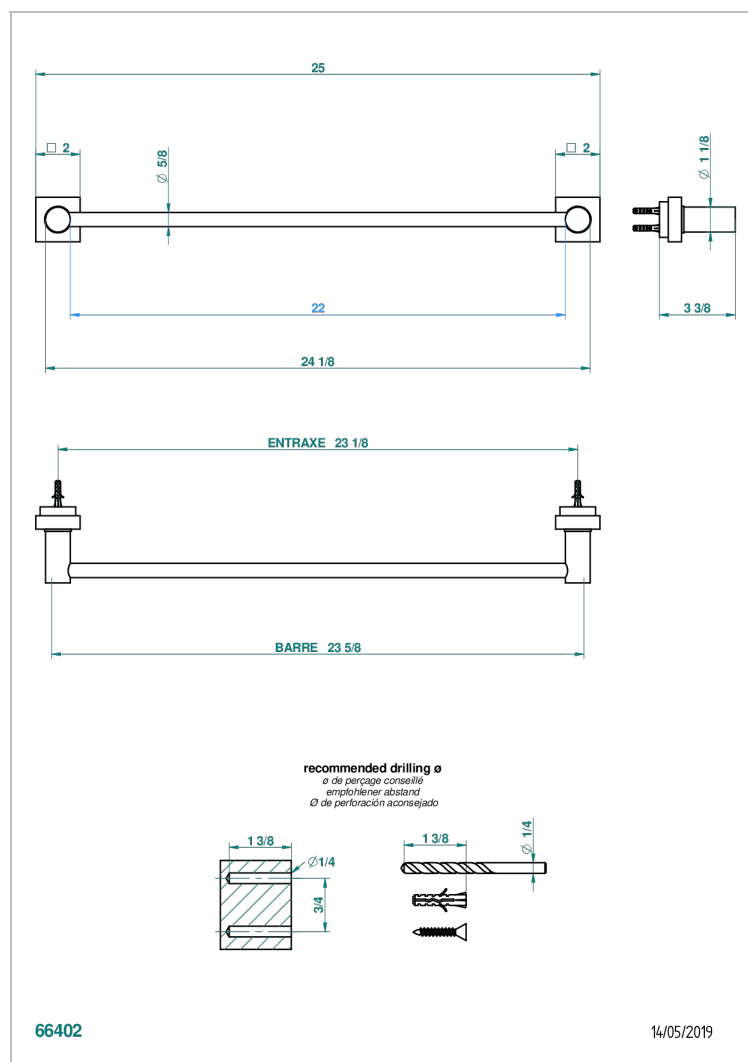

MONTAIGNE LEONARDO GREY MARBLE

G3T-514/60

Towel bar, 24" long

CHARACTERISTIC

- Montaigne Leonardo Grey marble
- Towel bar, 24" long

AVAILABLE FINITIONS

Black ceram - D30
 Blush PVD - H62
 Brass color PVD - H49
 Brown bronze color PVD - F33
 Chrome polished - A02
 Chrome polished / gold polished - G02