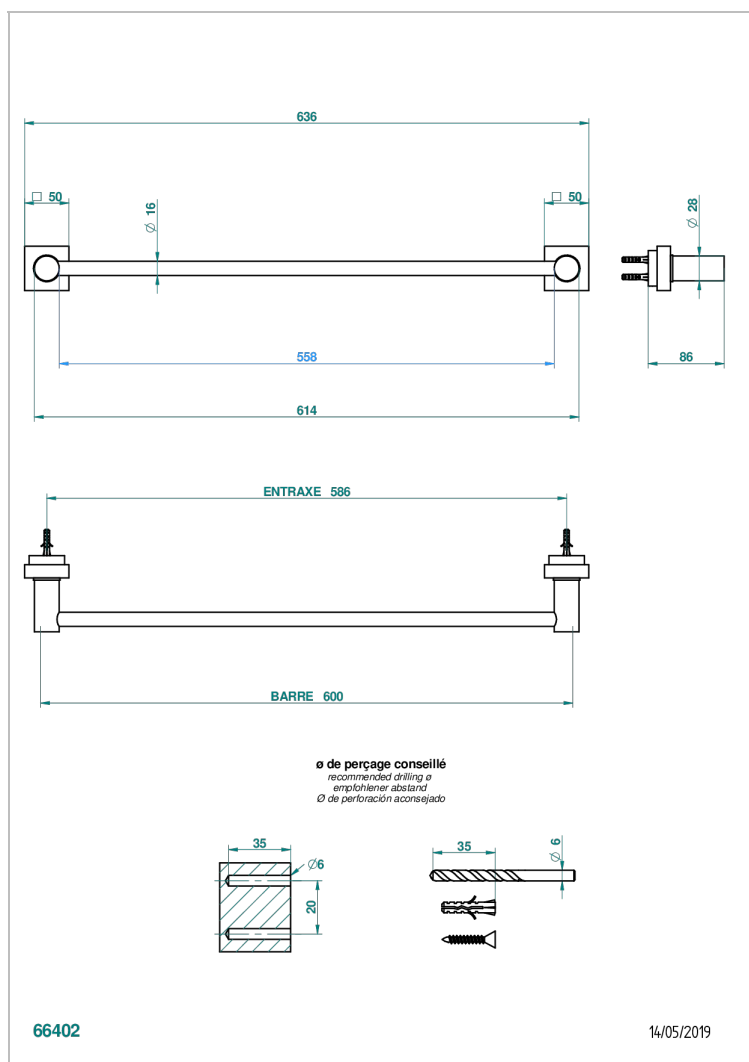

MONTAIGNE LEONARDO GREY MARBLE

G3T-514/60

Single towel rail, fixed rail, length: 600 mm

CHARACTERISTIC

- Montaigne Leonardo Grey marble
- Single towel rail, fixed rail, length: 600 mm

AVAILABLE FINITIONS

Antique nickel - H28
Black ceram - D30
Blush PVD - H62
Brass color PVD - H49
Brown bronze color PVD - F33
Gold color PVD - H52