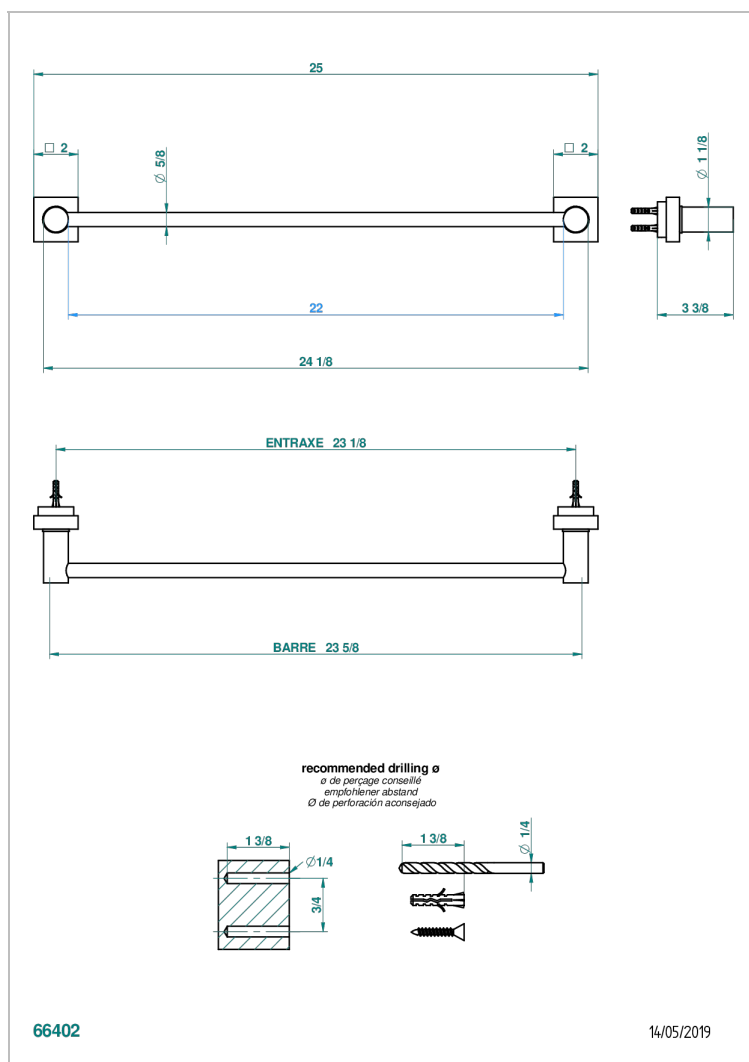

# MONTAIGNE LEONARDO GREY MARBLE

G3T-514/60

Single towel rail, fixed rail, length: 600 mm

## CHARACTERISTIC

- Montaigne Leonardo Grey marble
- Single towel rail, fixed rail, length: 600 mm