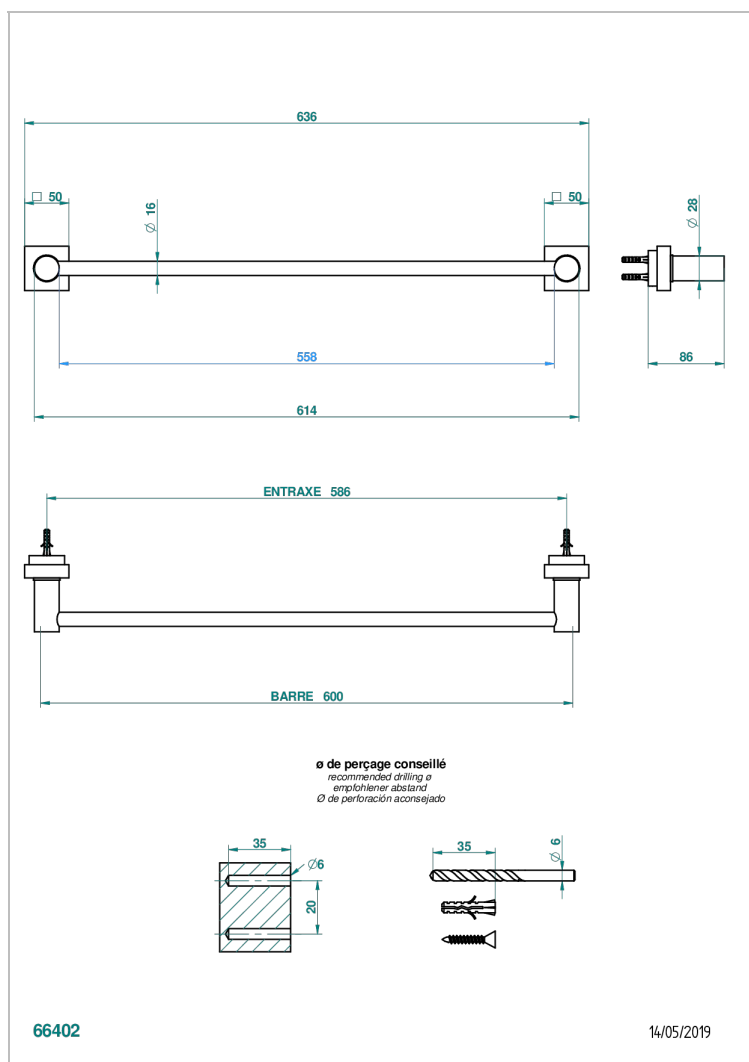

# MONTAIGNE LEONARDO GREY MARBLE

G3T-514/60

Single towel rail, fixed rail, length: 600 mm

## CHARACTERISTIC

- Montaigne Leonardo Grey marble
- Single towel rail, fixed rail, length: 600 mm