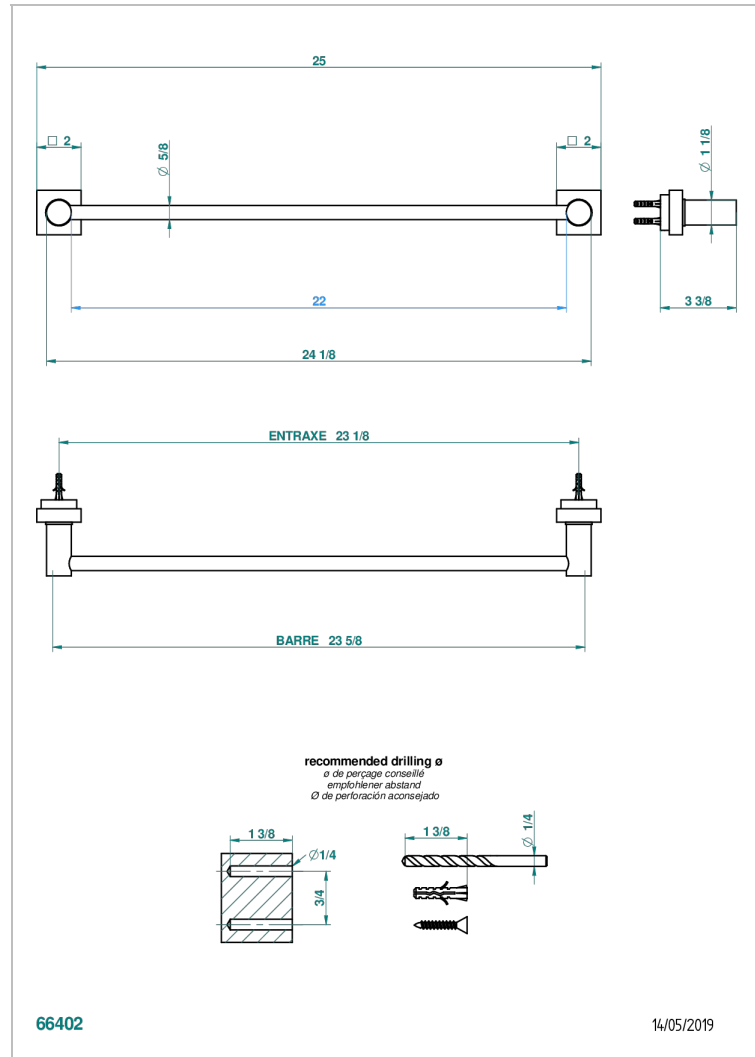

MONTAIGNE LEONARDO GREY MARBLE

G3T-514/60

Toallero lg 600 mm

THG[®]
PARIS

66402

14/05/2019

CARACTERÍSTICAS

- Montaigne Leonardo Grey marble
- Toallero lg 600 mm