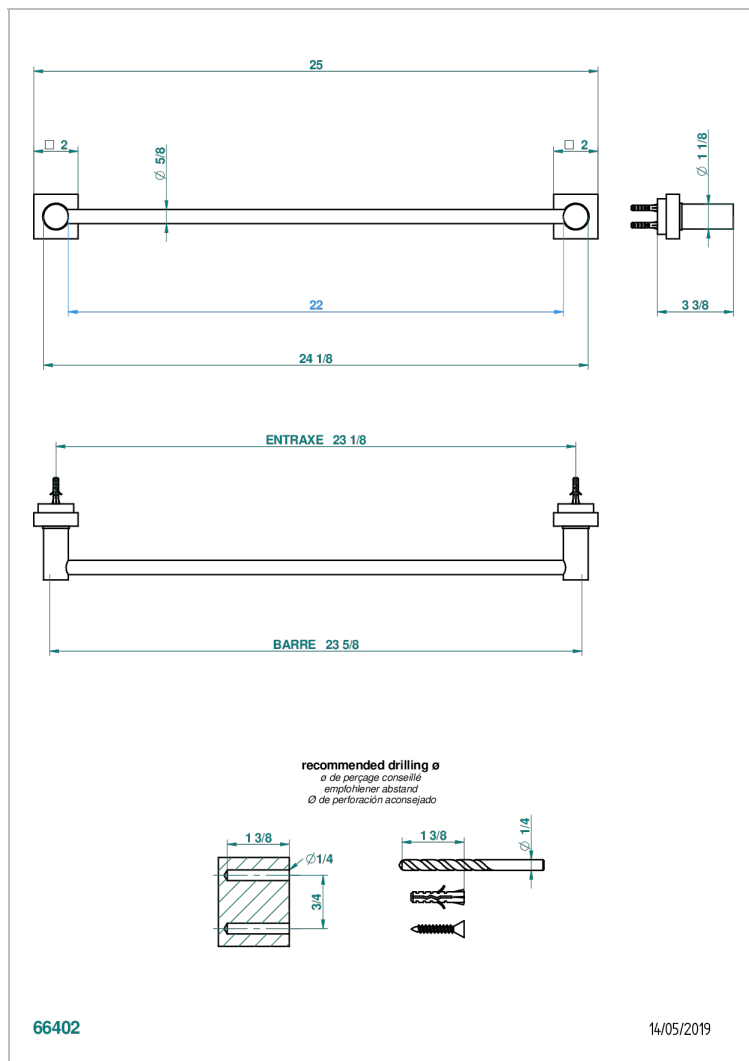

MONTAIGNE LEONARDO GREY MARBLE

G3T-514/60

Single towel rail, fixed rail, length: 600 mm

CHARACTERISTIC

- Montaigne Leonardo Grey marble
- Single towel rail, fixed rail, length: 600 mm

AVAILABLE FINITIONS

Antique nickel - H28
Black ceram - D30
Blush PVD - H62
Brass color PVD - H49
Brown bronze color PVD - F33
Gold color PVD - H52