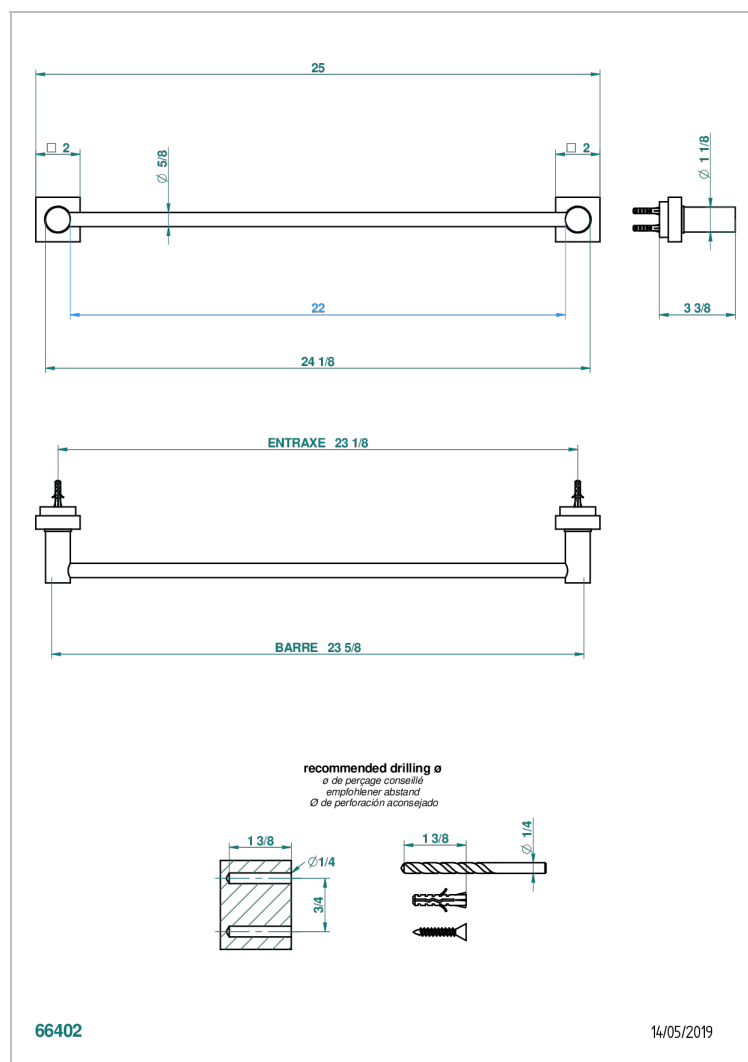

MONTAIGNE LEONARDO GREY MARBLE

G3T-514/60

Single towel rail, fixed rail, length: 600 mm

CHARACTERISTIC

- Montaigne Leonardo Grey marble
- Single towel rail, fixed rail, length: 600 mm

AVAILABLE FINITIONS

Antique nickel - H28
 Black ceram - D30
 Blush PVD - H62
 Brass color PVD - H49
 Brown bronze color PVD - F33
 Gold color PVD - H52