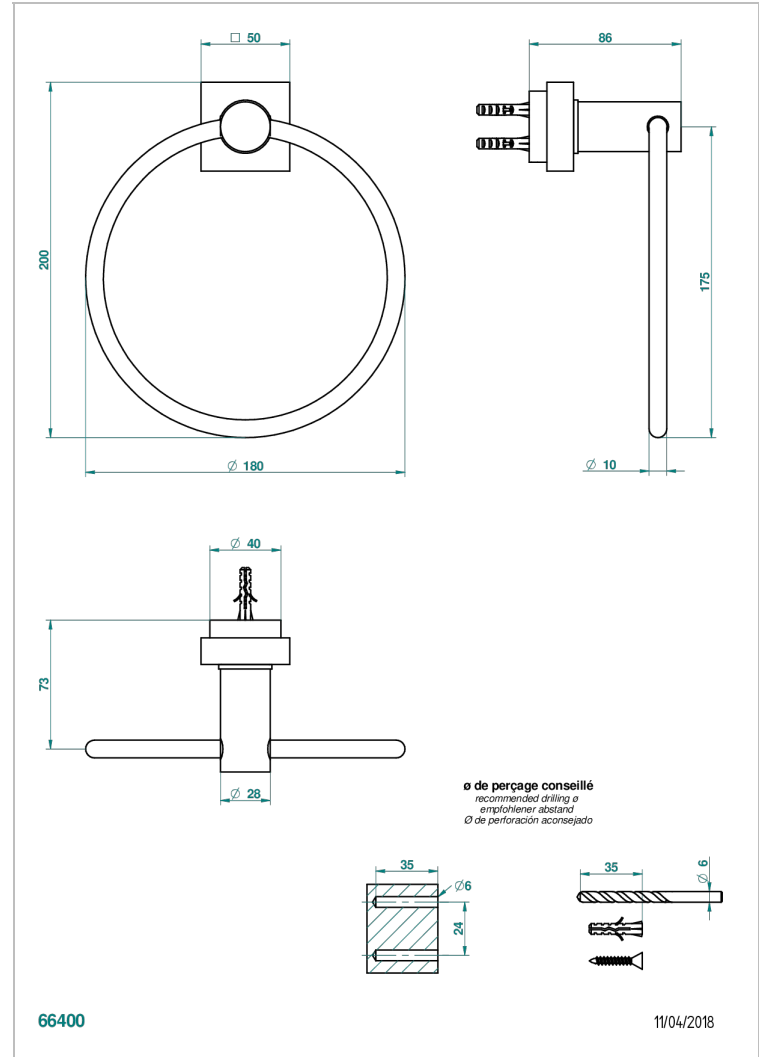

MONTAIGNE LEONARDO GREY MARBLE WITH LEVER HANDLES

THG[®]
PARIS

G3U-504N

毛巾环

特色

- Montaigne Leonardo Grey marble with lever handles
- 毛巾环

可选饰面

Black ceram - D30
Blush PVD - H62
Graphite PVD - H64
Matt Umber PVD - H67
Matt blush PVD - H60
Matt graphite PVD - H65