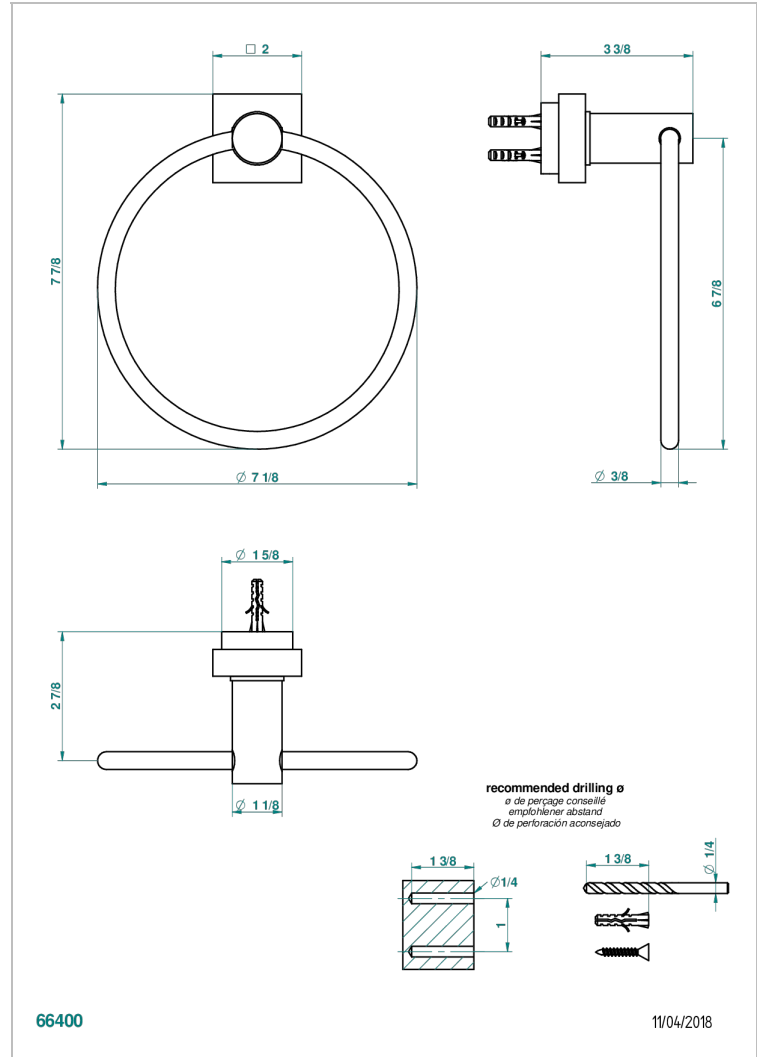

# MONTAIGNE LEONARDO GREY MARBLE WITH LEVER HANDLES

G3U-504N

毛巾环

## 特色

- Montaigne Leonardo Grey marble with lever handles
- 毛巾环