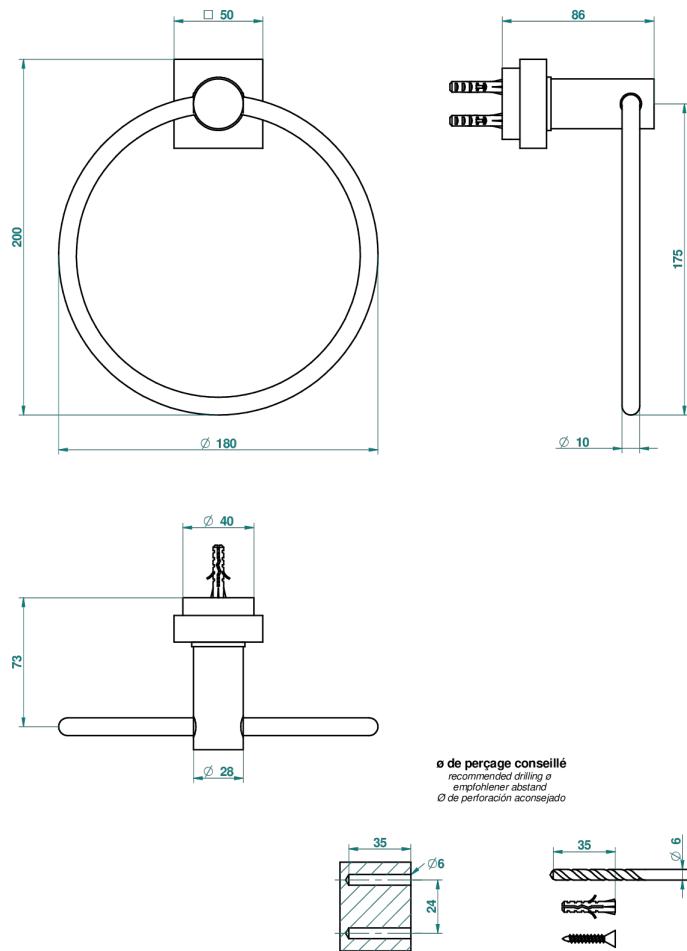

MONTAIGNE LEONARDO GREY MARBLE

G3T-504N

Towel ring

66400

11/04/2018

CHARACTERISTIC

- Montaigne Leonardo Grey marble
- Towel ring

AVAILABLE FINITIONS