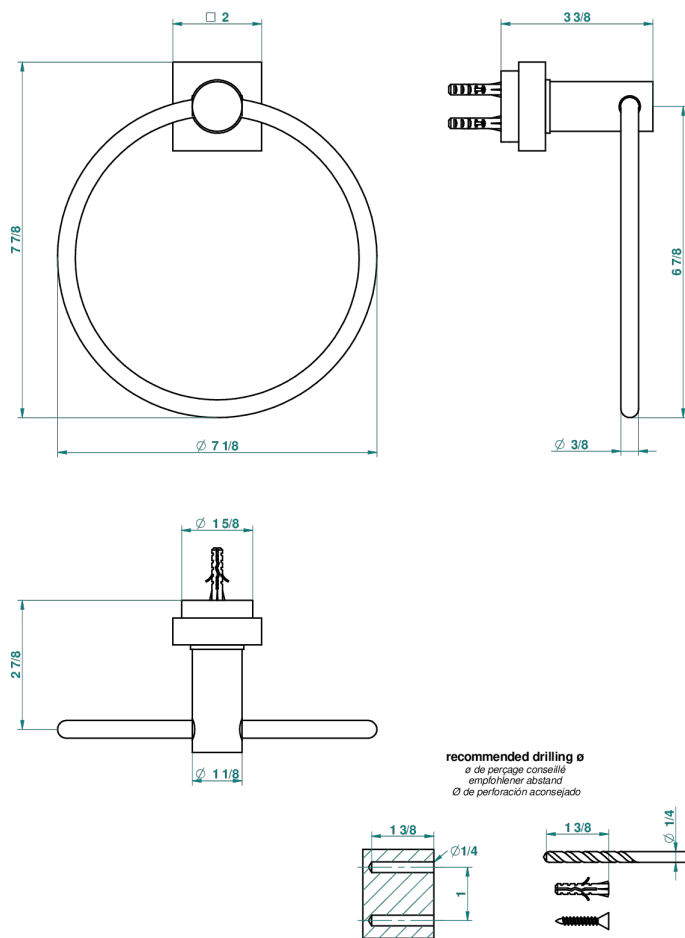

MONTAIGNE LEONARDO GREY MARBLE

G3T-504N

Towel ring

66400

11/04/2018

CHARACTERISTIC

- Montaigne Leonardo Grey marble
- Towel ring

AVAILABLE FINITIONS