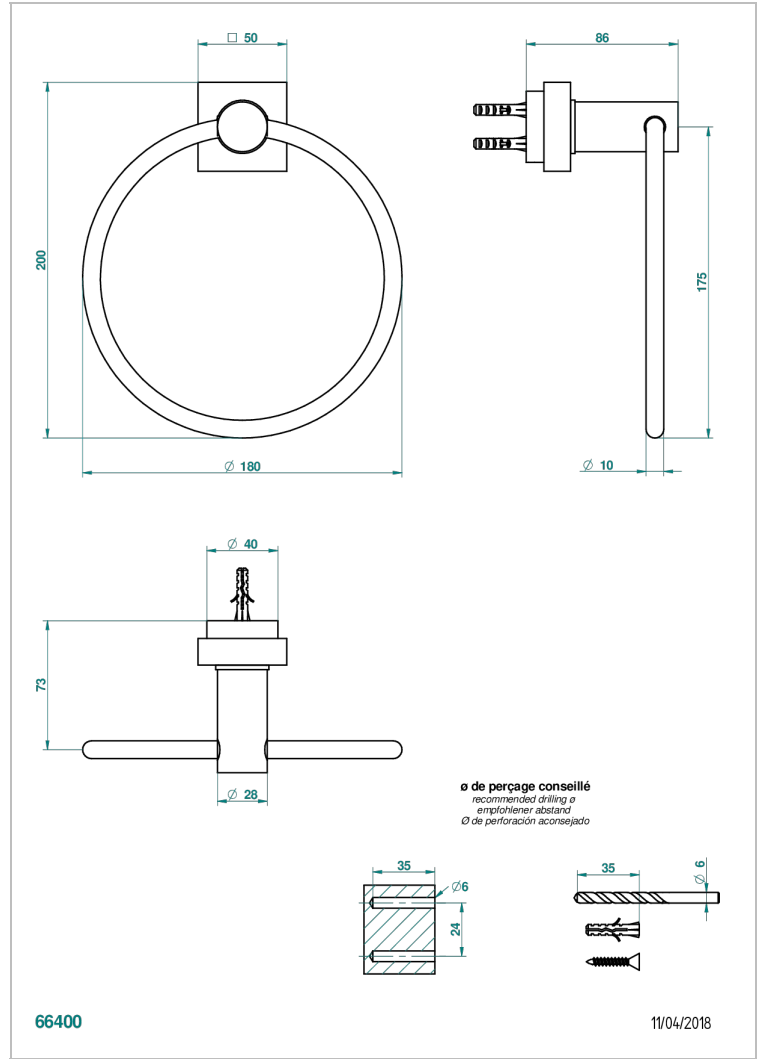

MONTAIGNE LEONARDO GREY MARBLE

G3T-504N

毛巾环

特色

- Montaigne Leonardo Grey marble
- 毛巾环

可选饰面

Black ceram - D30
Blush PVD - H62
Graphite PVD - H64
Matt Umber PVD - H67
Matt blush PVD - H60
Matt graphite PVD - H65