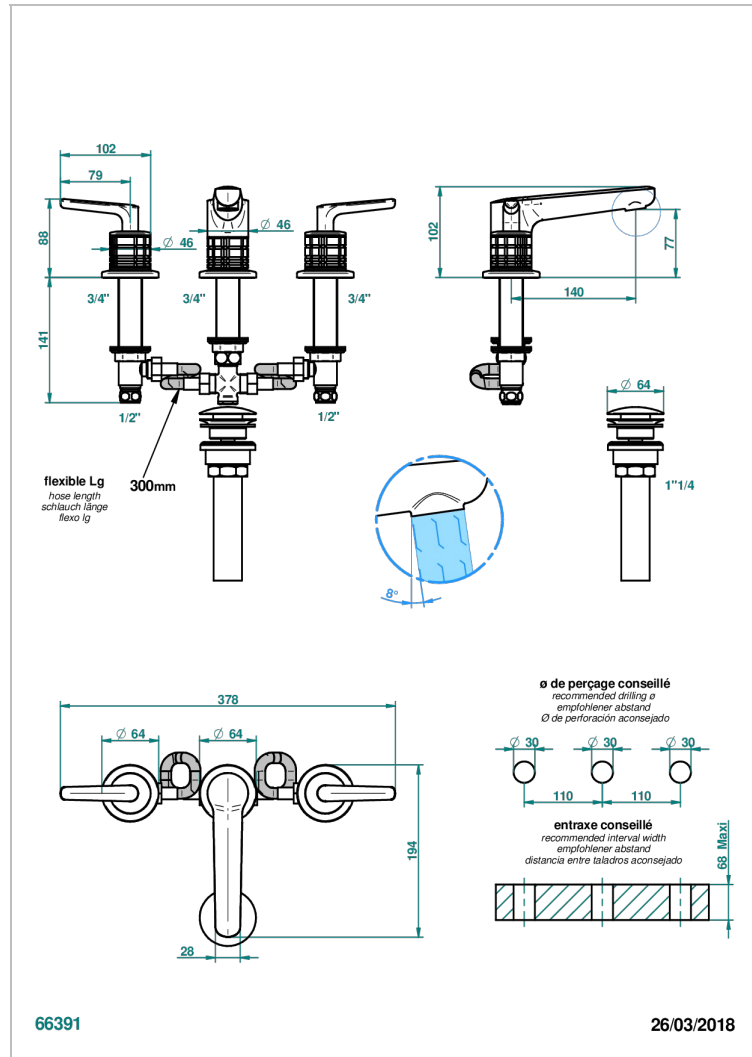

SYSTEM CRYSTAL WITH LEVER

G9K-151M/US

THG[®]
PARIS

Rim mounted 3-hole basin mixer with waste for marble

CARACTERÍSTICAS

- System Crystal with lever
- Rim mounted 3-hole basin mixer with waste for marble

ACABADOS DISPONIBLES