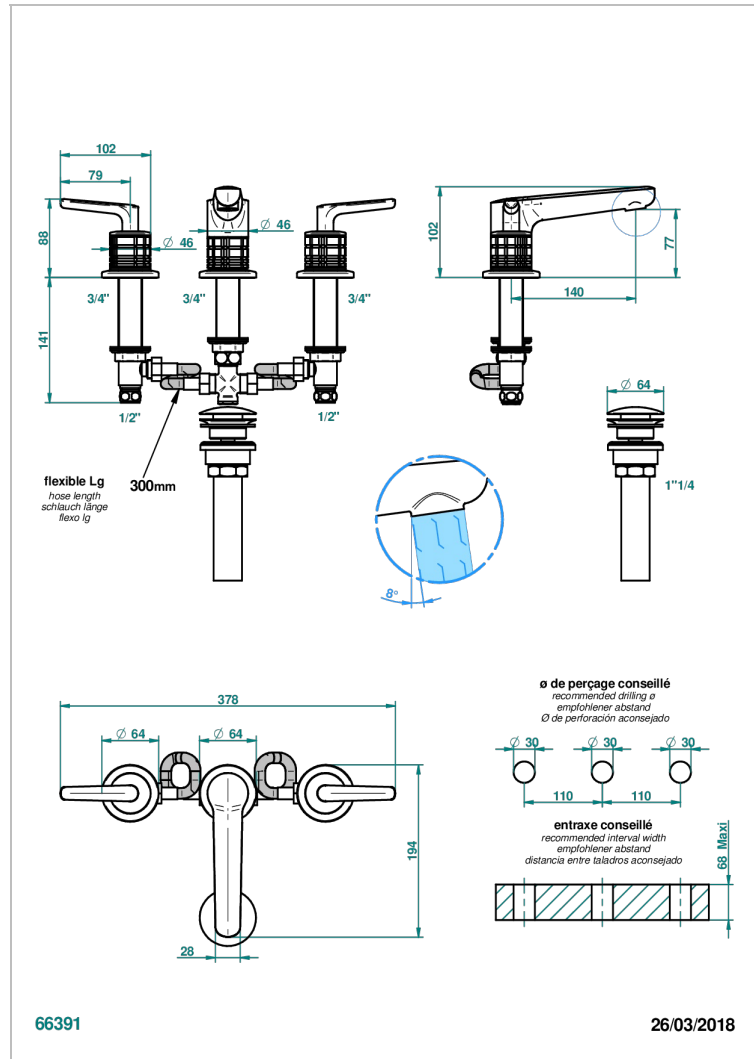

SYSTEM CRYSTAL WITH LEVER HANDLES

G9K-151M/US

Widespread lavatory set with drain for 1 1/4" + countertop

CHARACTERISTIC

- System Crystal with lever handles
- Widespread lavatory set with drain for 1 1/4" + countertop