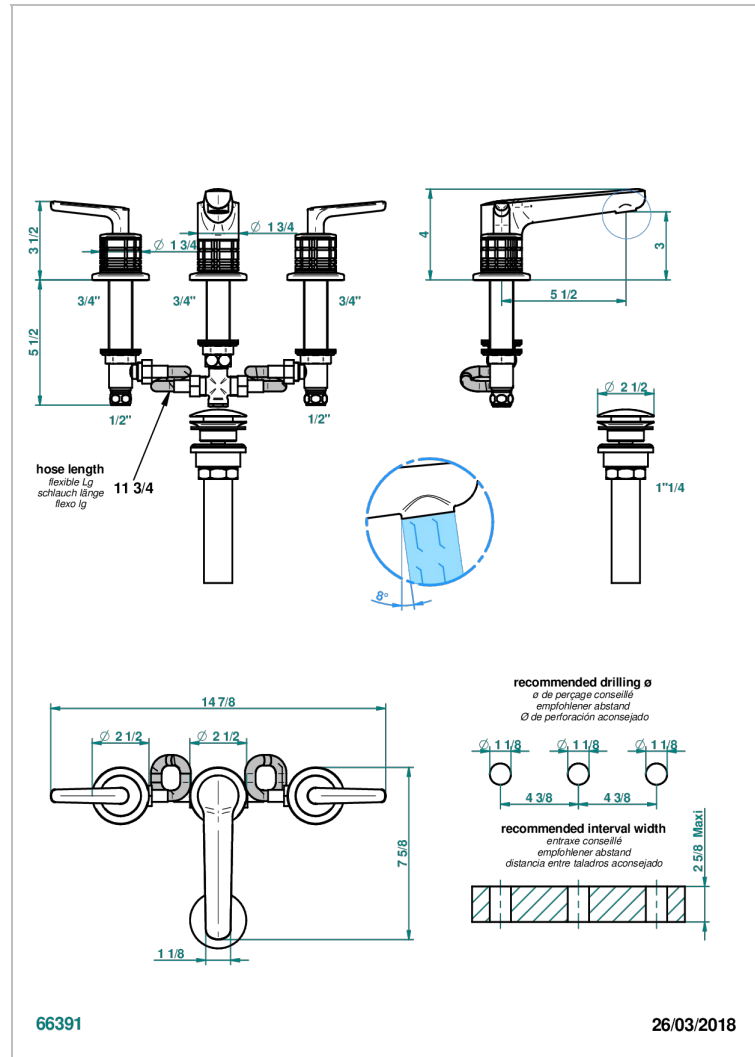

SYSTEM CRYSTAL WITH LEVER

G9K-151M/US

Rim mounted 3-hole basin mixer with waste for marble

CARACTERÍSTICAS

- System Crystal with lever
- Rim mounted 3-hole basin mixer with waste for marble

ACABADOS DISPONIBLES

Pvd umber - H66
Pvd umber mate - H67