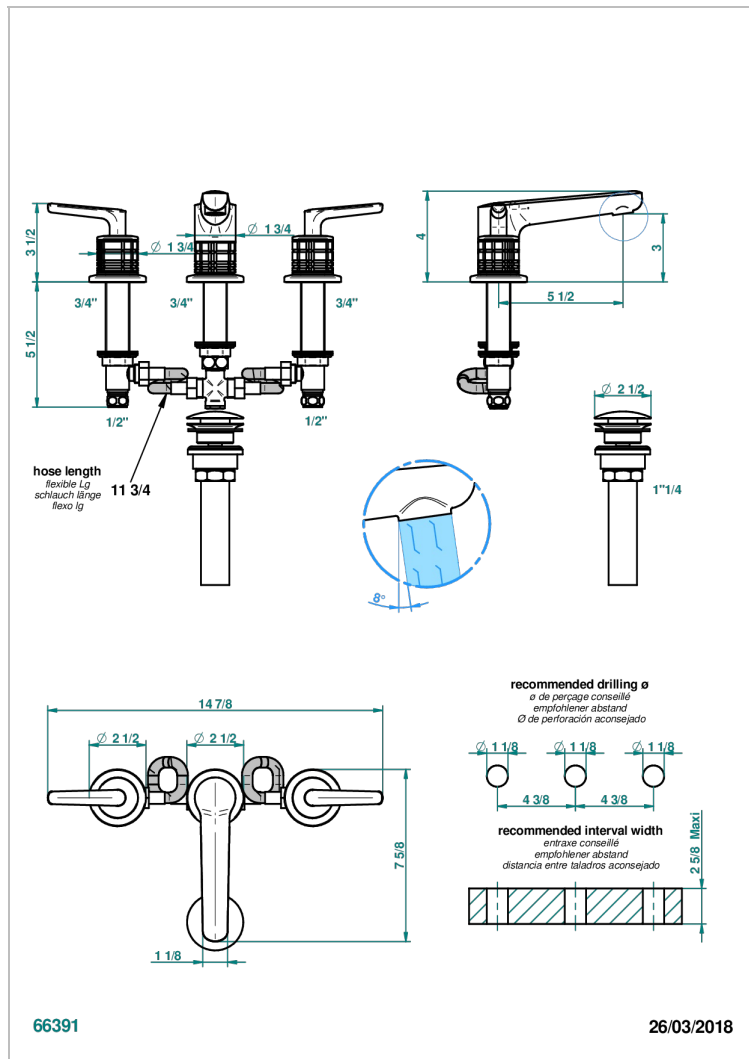

SYSTEM CRYSTAL WITH LEVER HANDLES

G9K-151M/US

Widespread lavatory set with drain for 1 1/4" + countertop

CHARACTERISTIC

- System Crystal with lever handles
- Widespread lavatory set with drain for 1 1/4" + countertop