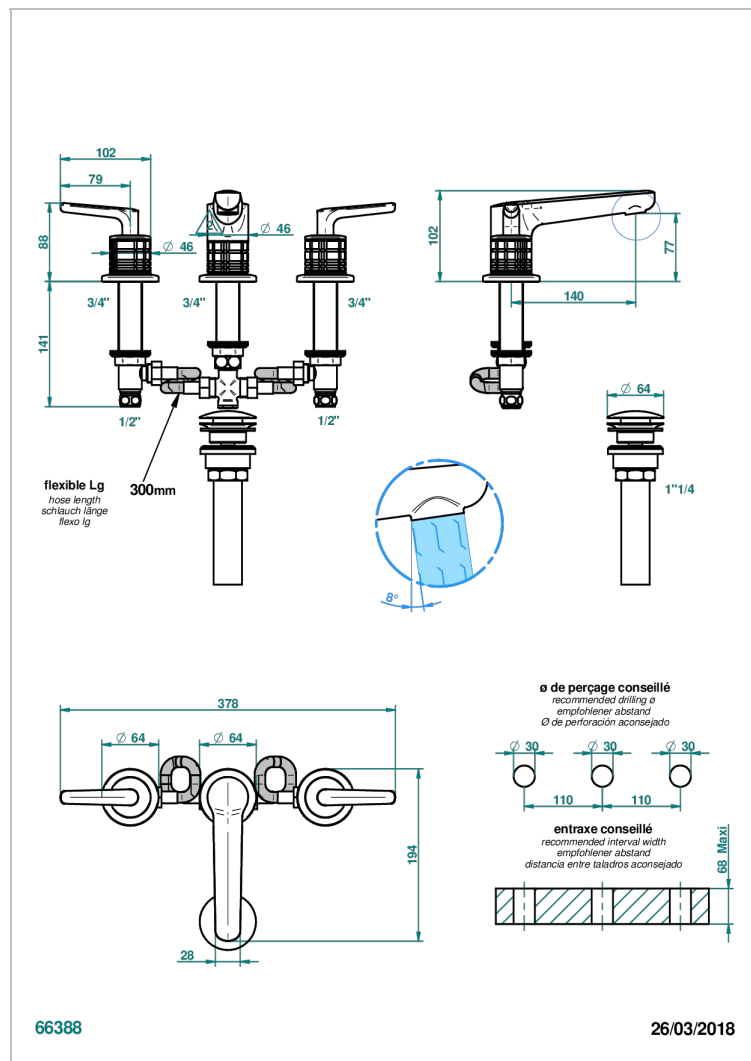

SYSTEM SQUARED METAL WITH LEVER

G9F-151M/US

Rim mounted 3-hole basin mixer with waste for marble

CARACTERÍSTICAS

- System Squared Metal with lever
- Rim mounted 3-hole basin mixer with waste for marble

ACABADOS DISPONIBLES