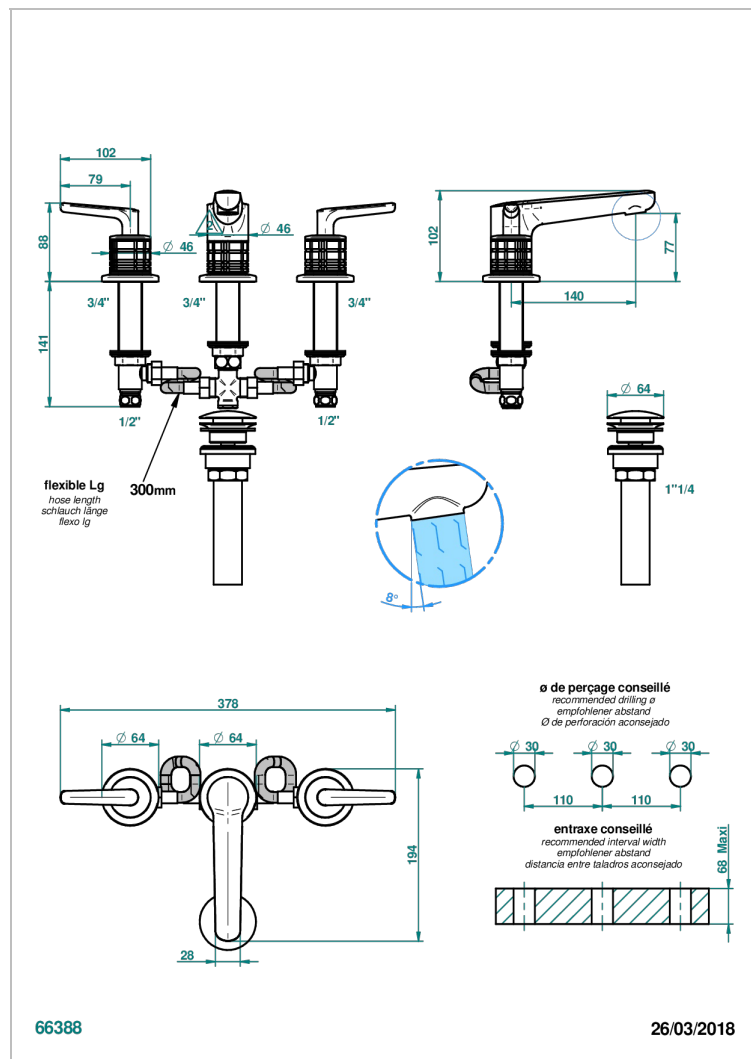

SYSTEM SQUARED METAL WITH LEVER HANDLES

G9F-151M/US

Widespread lavatory set with drain for 1 1/4" + countertop

CHARACTERISTIC

- System Squared Metal with lever handles
- Widespread lavatory set with drain for 1 1/4" + countertop