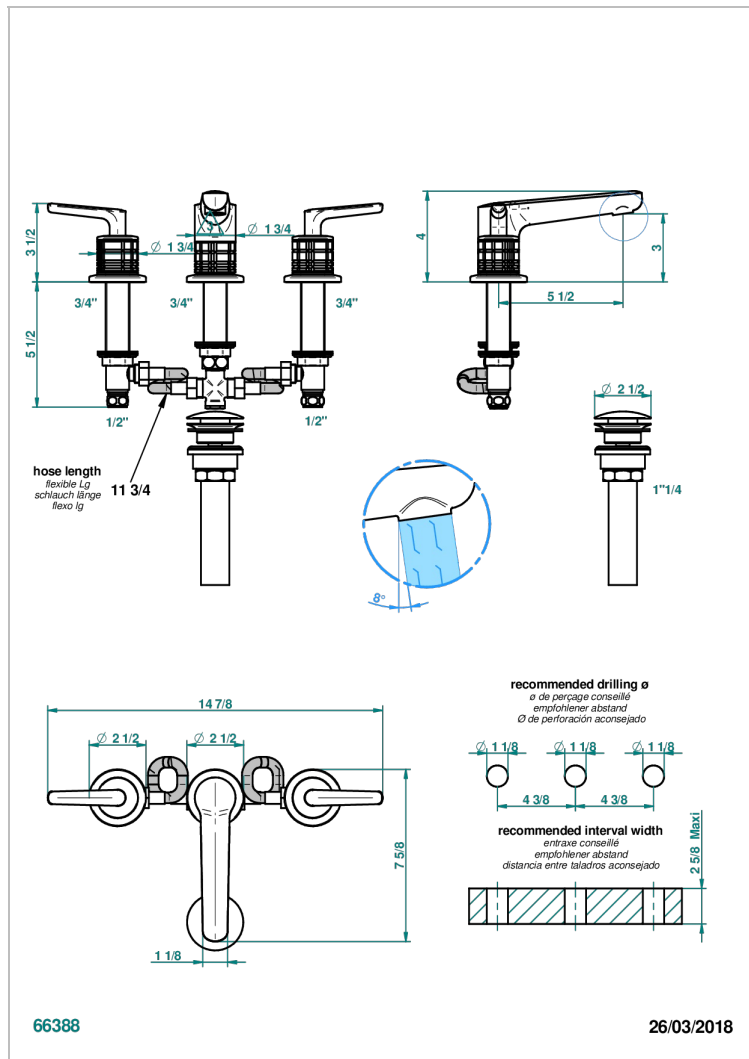

SYSTEM SQUARED METAL WITH LEVER

G9F-151M/US

Rim mounted 3-hole basin mixer with waste for marble

CARACTERÍSTICAS

- System Squared Metal with lever
- Rim mounted 3-hole basin mixer with waste for marble

ACABADOS DISPONIBLES