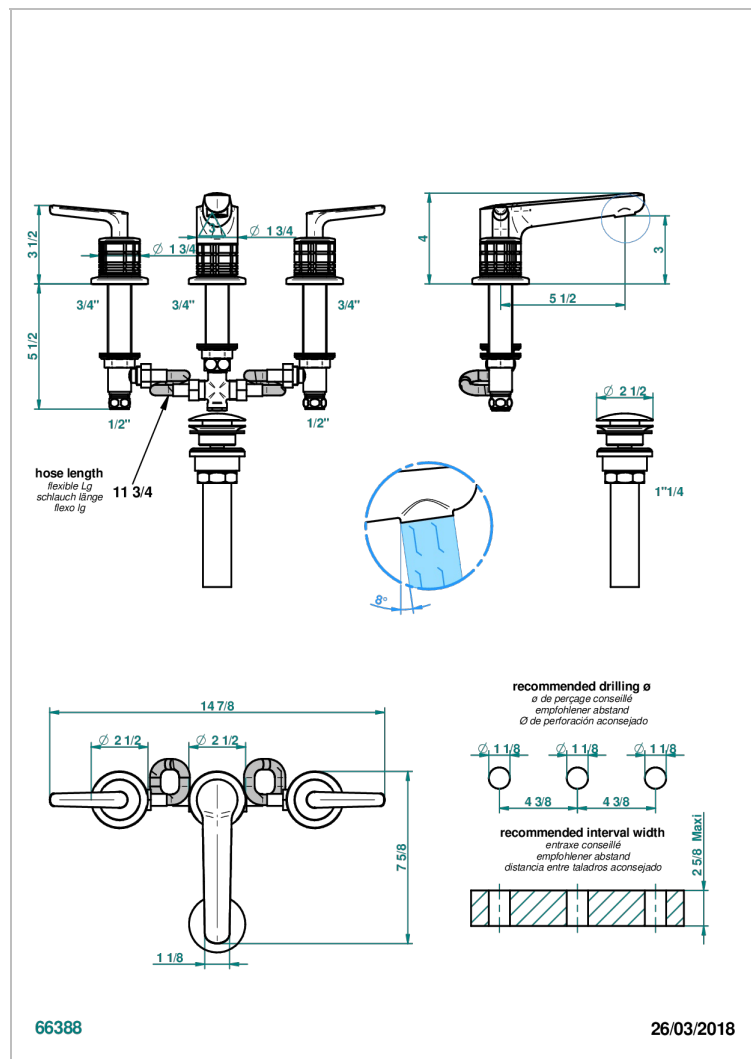

SYSTEM SQUARED METAL WITH LEVER HANDLES

G9F-151M/US

Widespread lavatory set with drain for 1 1/4" + countertop

CHARACTERISTIC

- System Squared Metal with lever handles
- Widespread lavatory set with drain for 1 1/4" + countertop