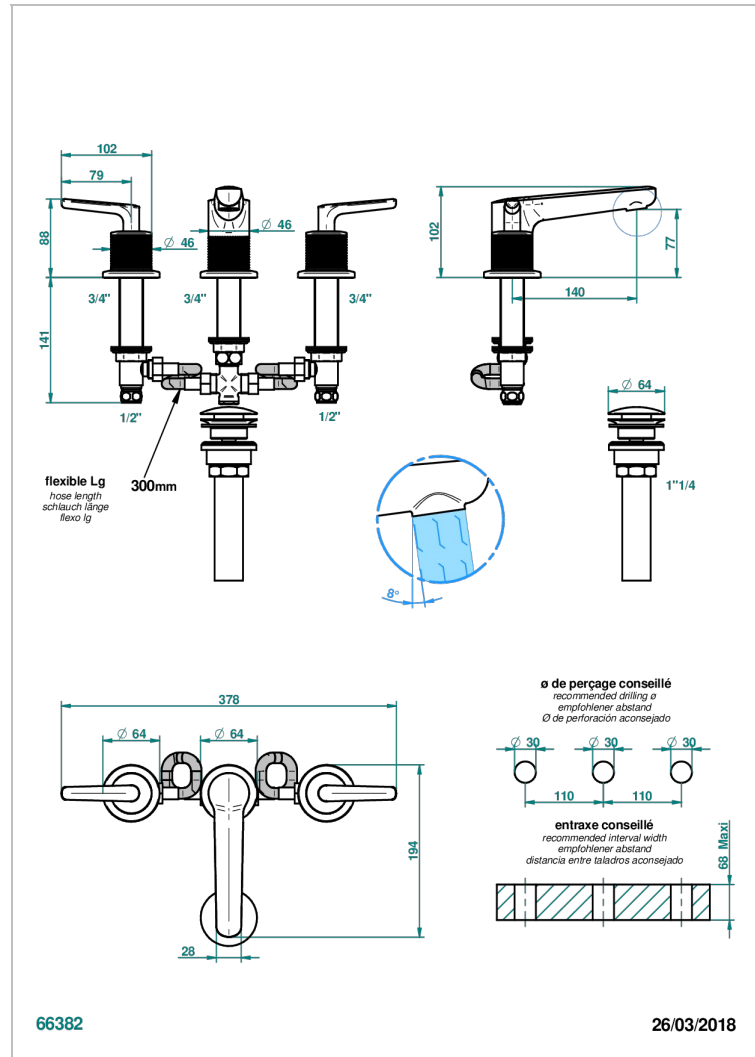

# SYSTEM DIAMOND METAL WITH LEVER

G9D-151M/US

Rim mounted 3-hole basin mixer with waste for marble

## CARACTERÍSTICAS

- System Diamond Metal with lever
- Rim mounted 3-hole basin mixer with waste for marble