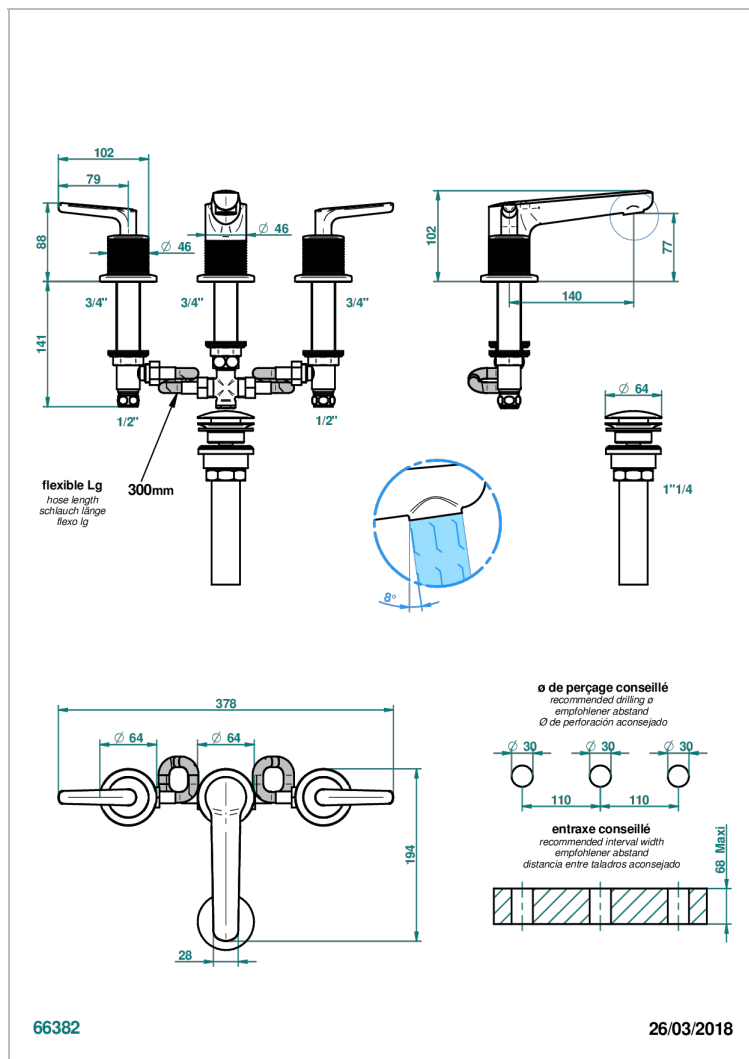

# SYSTEM DIAMOND METAL WITH LEVER HANDLES

G9D-151M/US

Widespread lavatory set with drain for 1 1/4" + countertop

## CHARACTERISTIC

- System Diamond Metal with lever handles
- Widespread lavatory set with drain for 1 1/4" + countertop