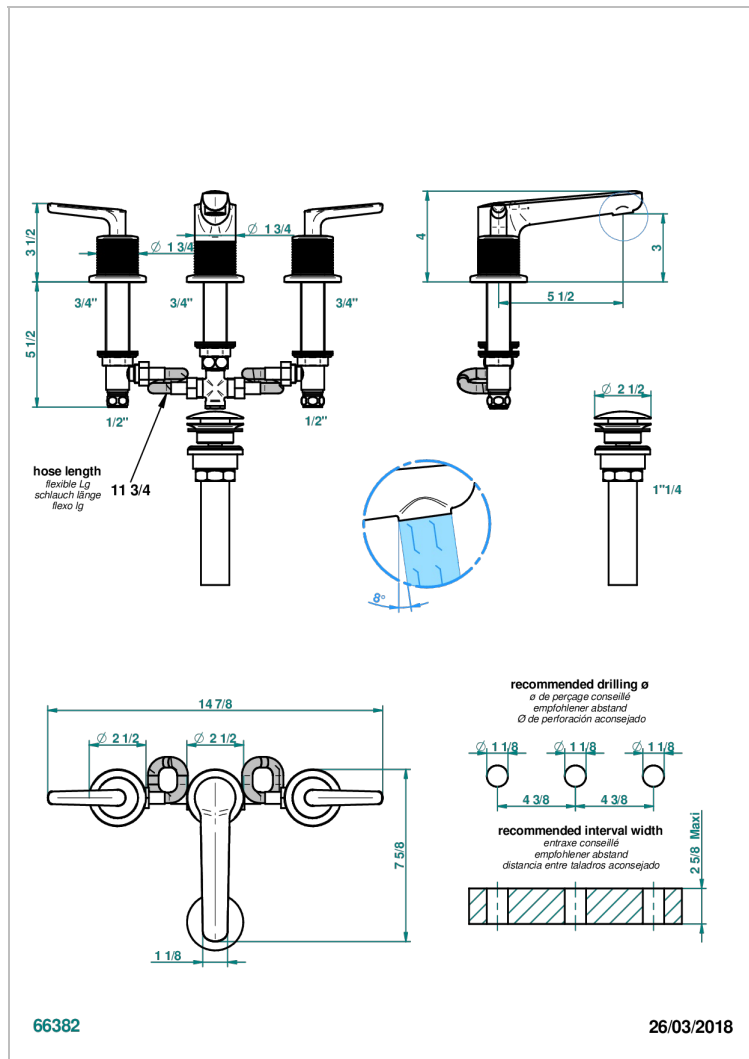

# SYSTEM DIAMOND METAL WITH LEVER

G9D-151M/US

Rim mounted 3-hole basin mixer with waste for marble

## CARACTERÍSTICAS

- System Diamond Metal with lever
- Rim mounted 3-hole basin mixer with waste for marble