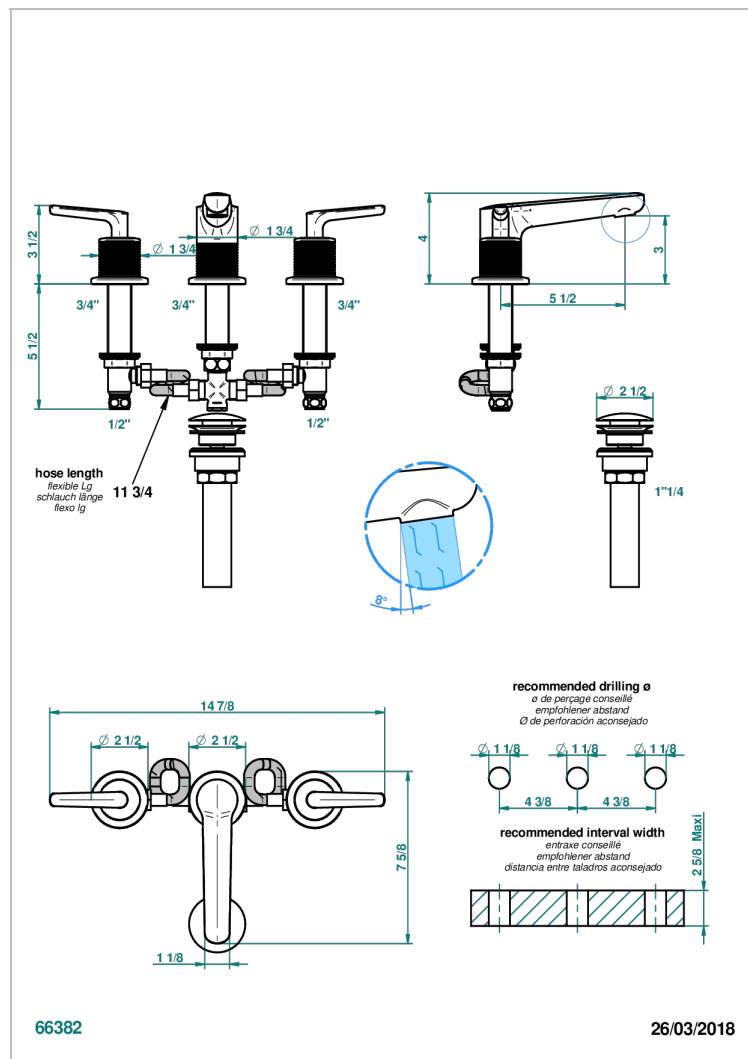

SYSTEM DIAMOND METAL WITH LEVER HANDLES

G9D-151M/US

Widespread lavatory set with drain for 1 1/4" + countertop

CHARACTERISTIC

- System Diamond Metal with lever handles
- Widespread lavatory set with drain for 1 1/4" + countertop