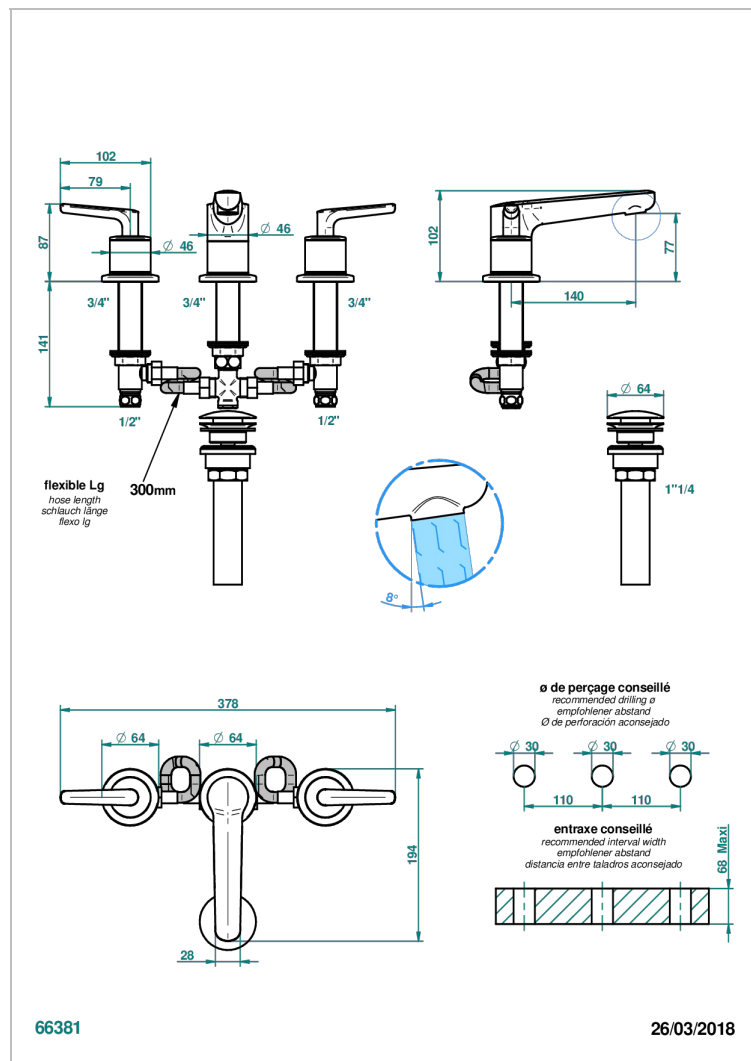

SYSTEM SMOOTH METAL WITH LEVER

G9B-151M/US

Rim mounted 3-hole basin mixer with waste for marble

CARACTERÍSTICAS

- System Smooth Metal with lever
- Rim mounted 3-hole basin mixer with waste for marble

ACABADOS DISPONIBLES