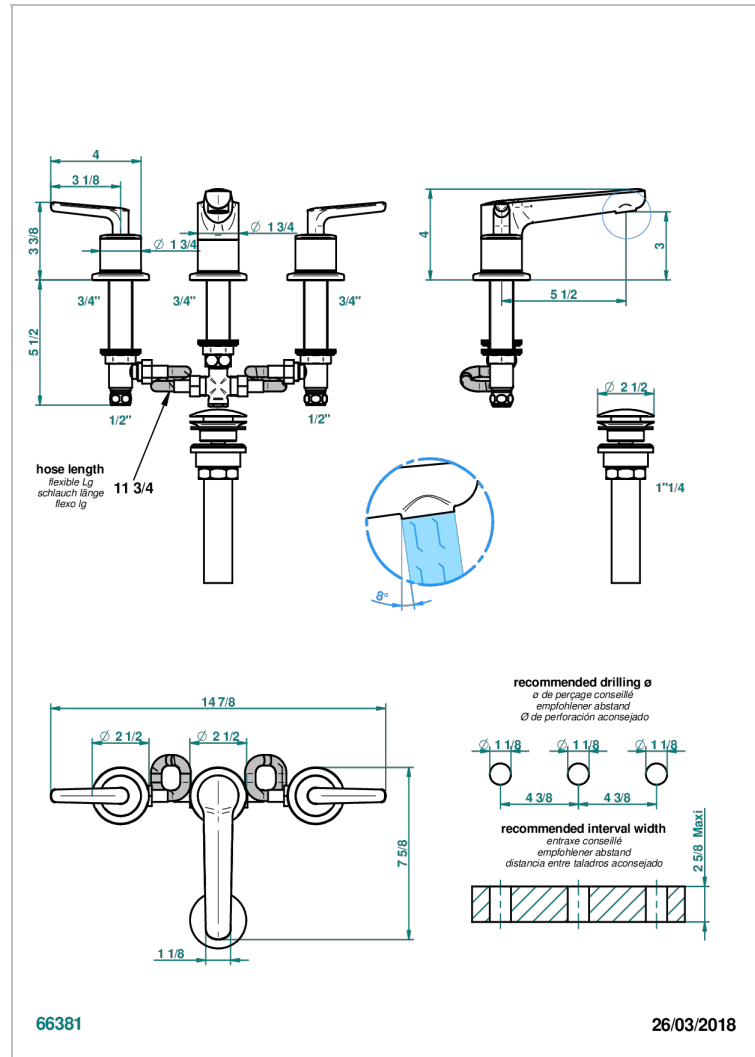

SYSTEM SMOOTH METAL WITH LEVER

G9B-151M/US

Rim mounted 3-hole basin mixer with waste for marble

CARACTERÍSTICAS

- System Smooth Metal with lever
- Rim mounted 3-hole basin mixer with waste for marble

ACABADOS DISPONIBLES