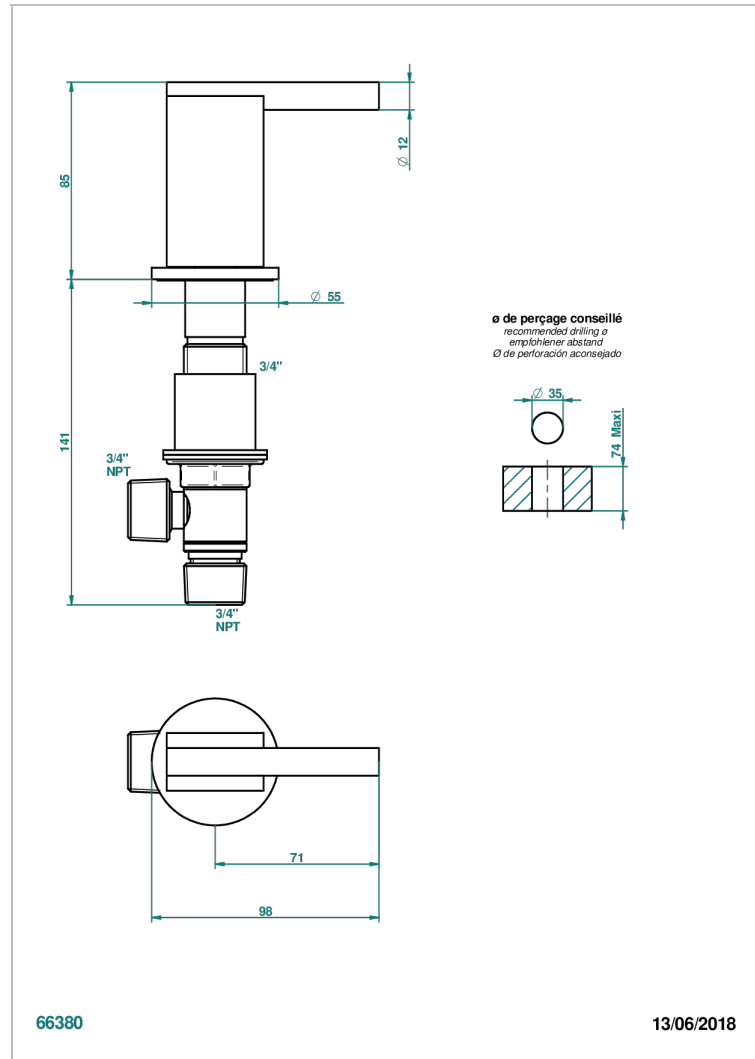

MONTAIGNE VENUS WHITE MARBLE WITH LEVER HANDLES

G3W-36/C

Rim mounted 3/4" valve, cold

CHARACTERISTIC

- Montaigne Venus white marble with lever handles
- Rim mounted 3/4" valve, cold

AVAILABLE FINITIONS

Antique nickel - H28
Black ceram - D30
Blush PVD - H62
Brass color PVD - H49
Brown bronze color PVD - F33
Gold color PVD - H52