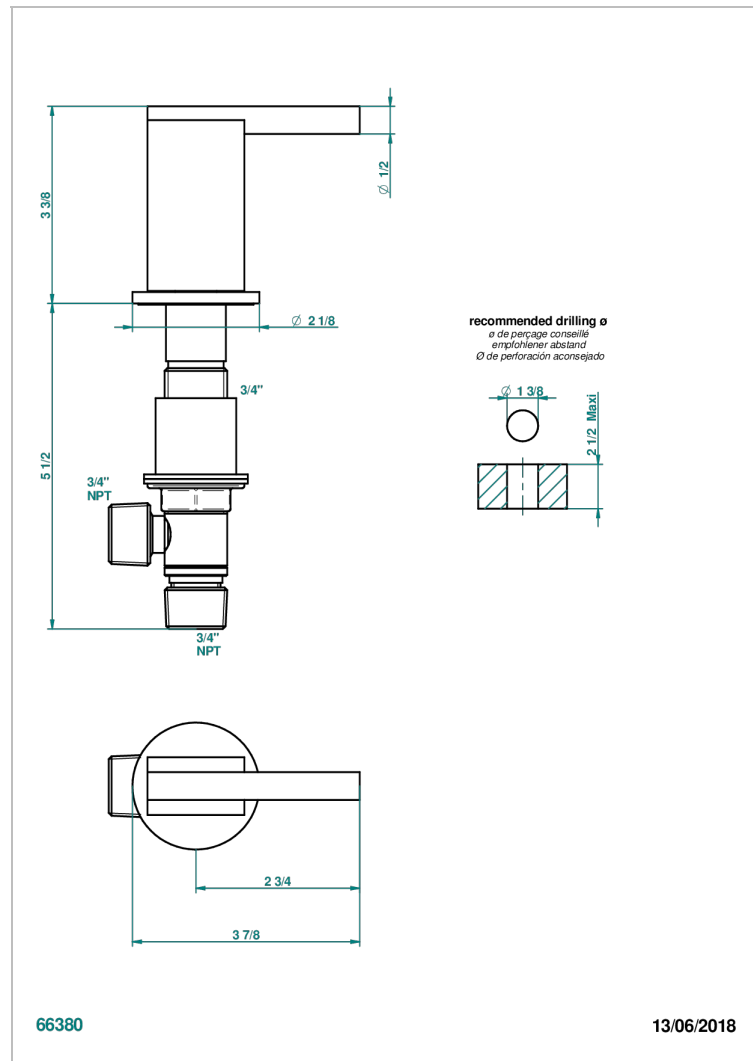

MONTAIGNE VENUS WHITE MARBLE WITH LEVER HANDLES

G3W-36/C

Rim mounted 3/4" valve, cold

CHARACTERISTIC

- Montaigne Venus white marble with lever handles
- Rim mounted 3/4" valve, cold

AVAILABLE FINITIONS

Antique nickel - H28
 Black ceram - D30
 Blush PVD - H62
 Brass color PVD - H49
 Brown bronze color PVD - F33
 Gold color PVD - H52