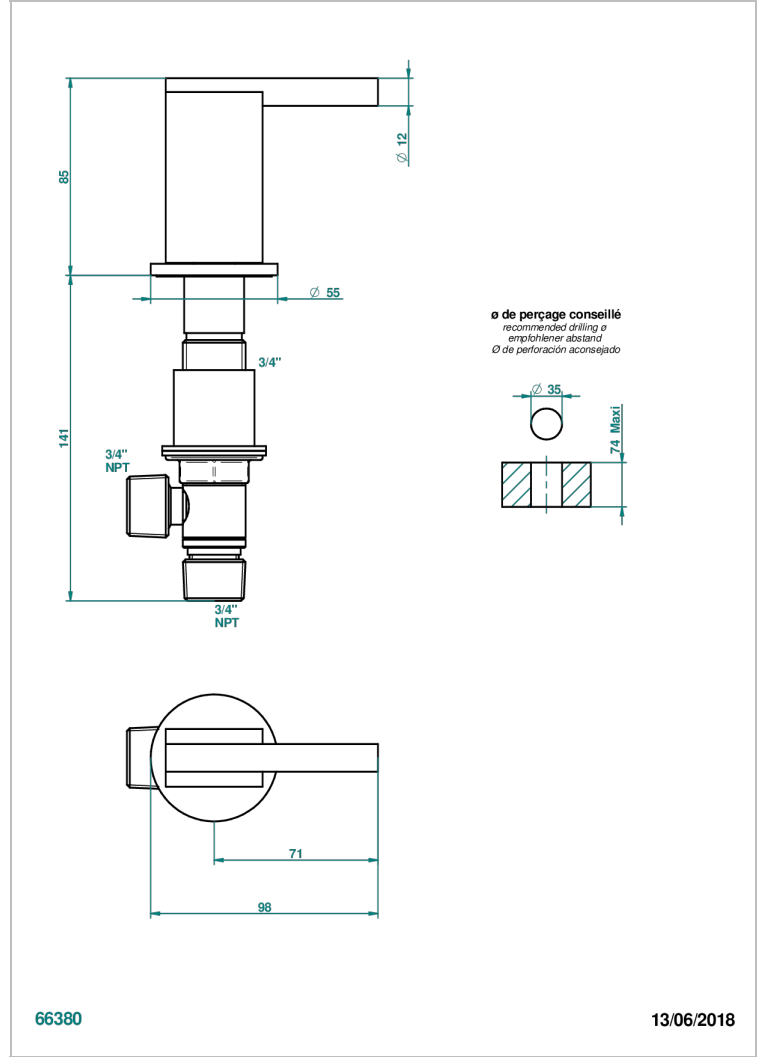

MONTAIGNE VENUS WHITE MARBLE WITH LEVER HANDLES

G3W-36/C

1/2"涡轮喷射弯管黄铜花洒

特色

- Montaigne Venus white marble with lever handles
- 1/2"涡轮喷射弯管黄铜花洒

可选饰面

Black ceram - D30
Blush PVD - H62
Graphite PVD - H64
Matt Umber PVD - H67
Matt blush PVD - H60
Matt graphite PVD - H65