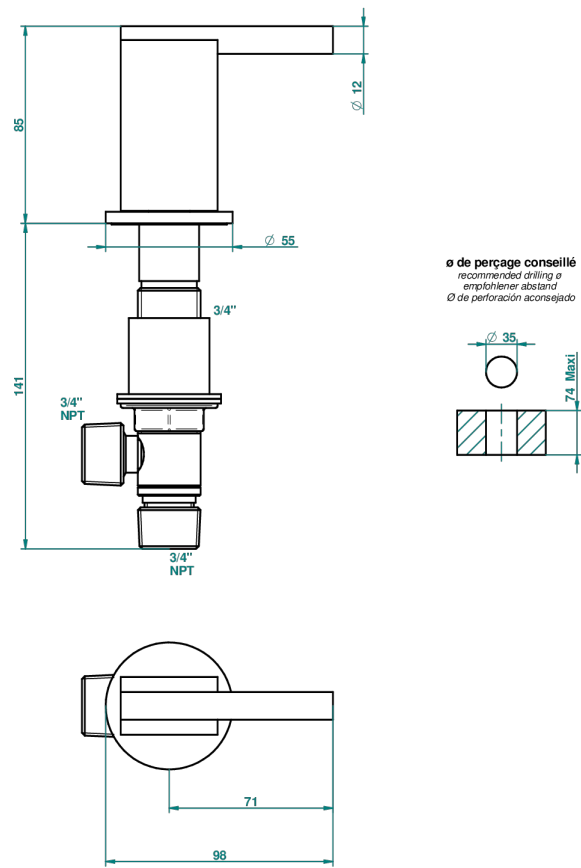

# MONTAIGNE LEONARDO GREY MARBLE WITH LEVER HANDLES

G3U-36/C

Einbauventil zur Standmontage 3/4", Kalt

66379

13/06/2018

## EIGENSCHAFTEN

- Montaigne Leonardo Grey marble with lever handles
- Einbauventil zur Standmontage 3/4", Kalt