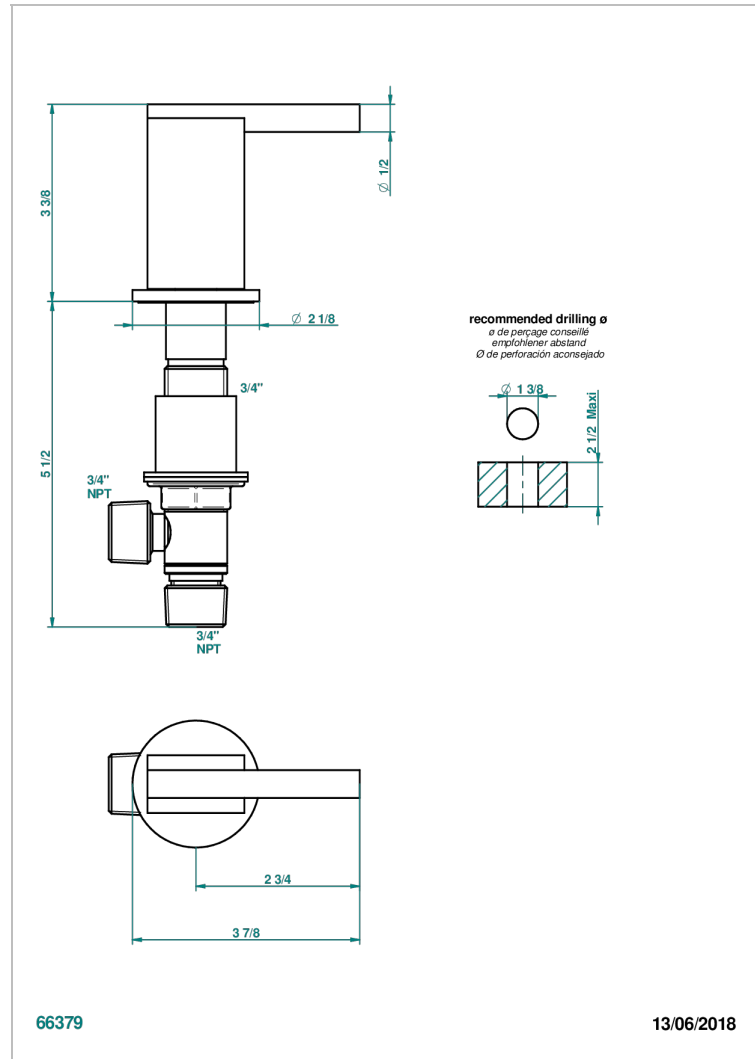

MONTAIGNE LEONARDO GREY MARBLE WITH LEVER HANDLES

G3U-36/C

Rim mounted 3/4" valve, cold

CHARACTERISTIC

- Montaigne Leonardo Grey marble with lever handles
- Rim mounted 3/4" valve, cold

AVAILABLE FINITIONS