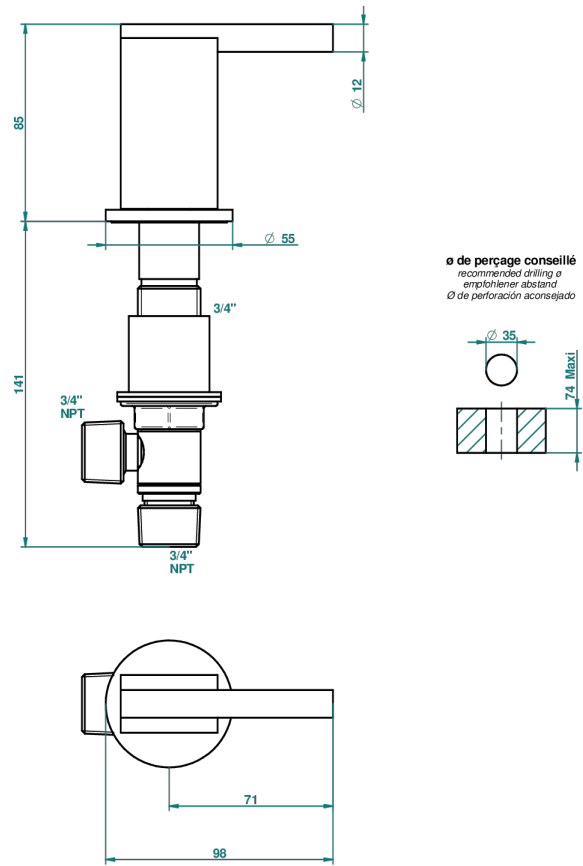

MONTAIGNE LEONARDO GREY MARBLE WITH LEVER HANDLES

G3U-36/C

Rim mounted 3/4" valve, cold

66379

13/06/2018

CHARACTERISTIC

- Montaigne Leonardo Grey marble with lever handles
- Rim mounted 3/4" valve, cold

AVAILABLE FINITIONS