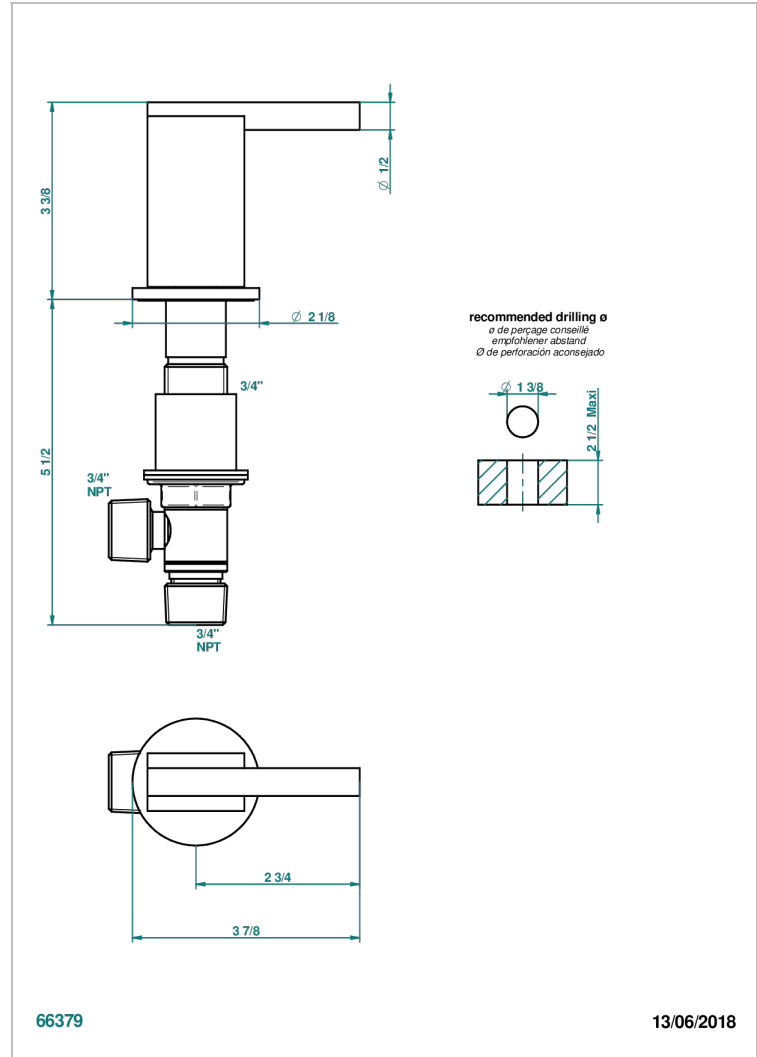

# MONTAIGNE LEONARDO GREY MARBLE WITH LEVER HANDLES

G3U-36/C

1/2"涡轮喷射弯管黄铜花洒