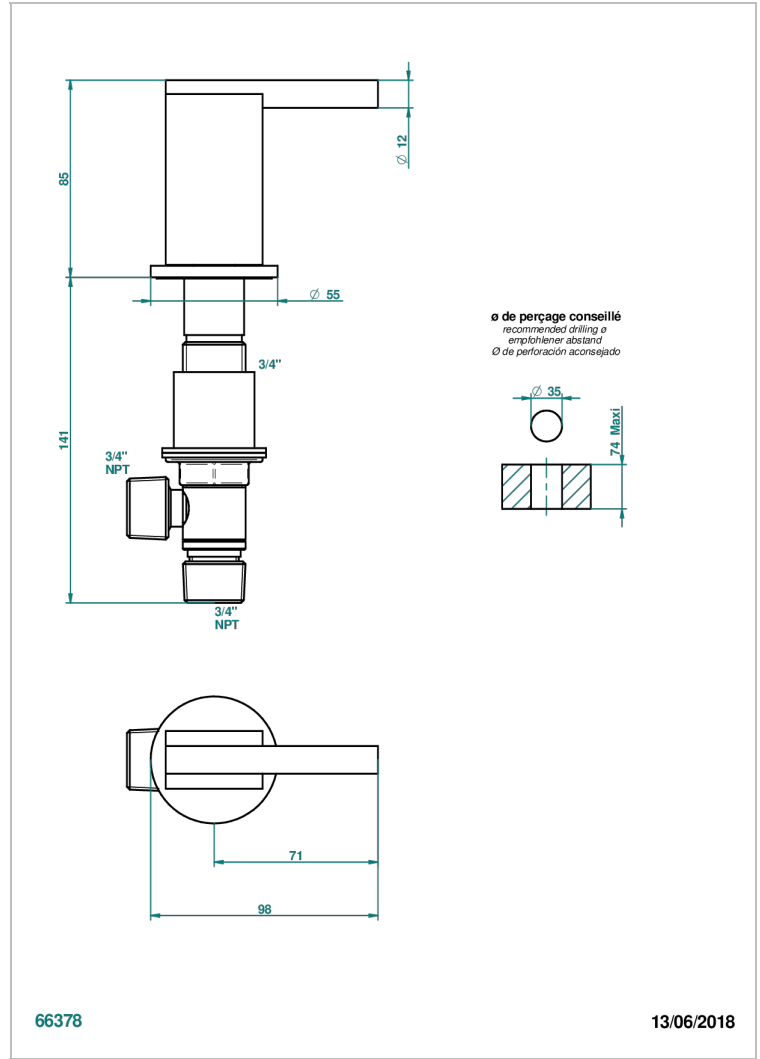

MONTAIGNE GRAND ANTIQUE MARBLE WITH LEVER HANDLES

G3S-36/CUS

3/4" deck valve with trim - Cold

CHARACTERISTIC

- ASME : ASME A112.18.1-2011/CSA B125.1-11

STANDARDS

AVAILABLE FINITIONS

Black ceram - D30
Blush PVD - H62
Brass color PVD - H49
Brown bronze color PVD - F33
Chrome polished - A02
Chrome polished / gold polished - G02