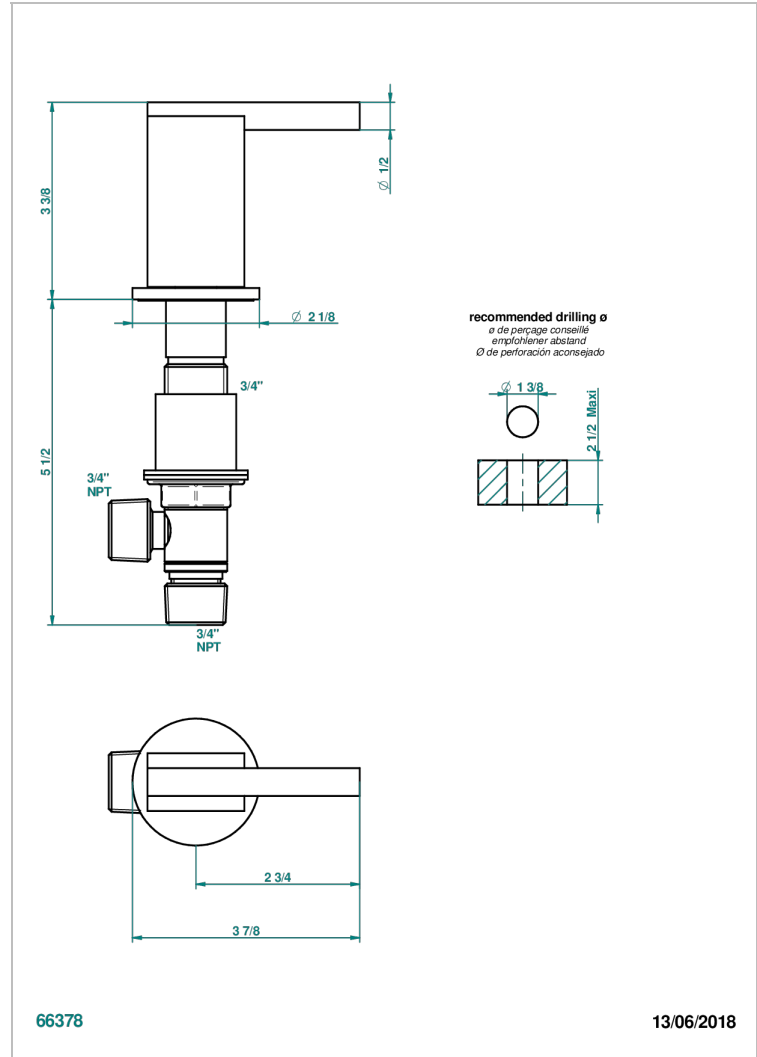

# MONTAIGNE GRAND ANTIQUE MARBLE WITH LEVER HANDLES

G3S-36/CUS

3/4" deck valve with trim - Cold