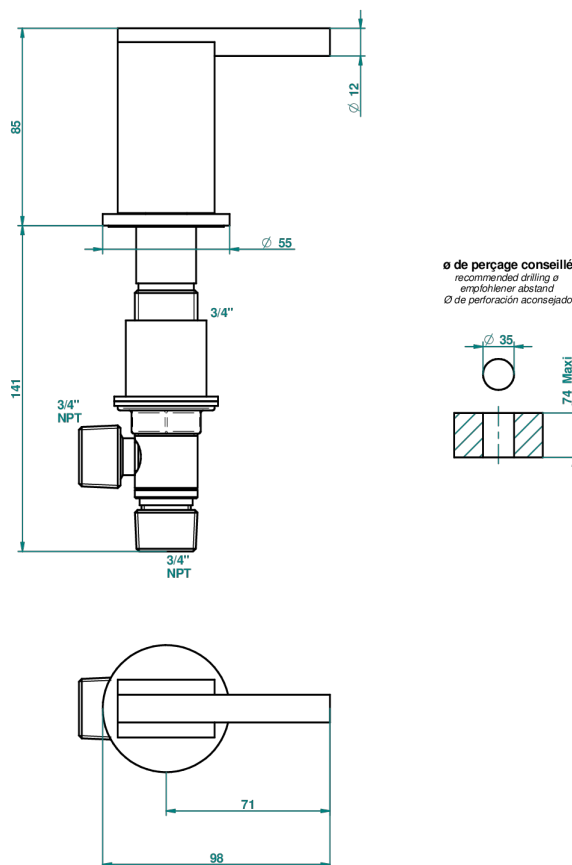

MONTAIGNE GRAND ANTIQUE MARBLE WITH LEVER

G3S-36/C

Rim mounted 3/4" valve, cold

66378

13/06/2018

CHARACTERISTIC

- Montaigne Grand Antique marble with lever
- Rim mounted 3/4" valve, cold

AVAILABLE FINITIONS