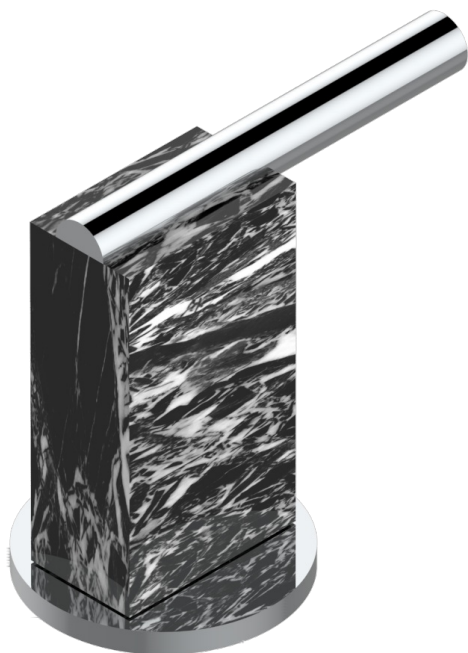

MONTAIGNE GRAND ANTIQUE MARBLE WITH LEVER

G3S-36/C

Rim mounted 3/4" valve, cold

66378

13/06/2018

CHARACTERISTIC

- Montaigne Grand Antique marble with lever
- Rim mounted 3/4" valve, cold

AVAILABLE FINITIONS

Antique nickel - H28
 Black ceram - D30
 Blush PVD - H62
 Brass color PVD - H49
 Brown bronze color PVD - F33
 Gold color PVD - H52

Graphite PVD - H64
 Lacquered light bronze - D01
 Matt Umber PVD - H67
 Matt blush PVD - H60
 Matt brass color PVD - H50
 Matt brown bronze color PVD - F34

Matt chrome - C02
 Matt gold - F07
 Matt gold color PVD - H53
 Matt graphite PVD - H65
 Matt nickel (color finish) - C01
 Matt nickel color PVD - H56

Nickel color PVD - H55
 Polished chrome (color finish) - A02
 Polished chrome / Polished gold (color finish) - G02
 Polished gold (color finish) - F01
 Polished nickel - B01
 Soft gold - F30

Soft matt gold - F31
 Umber PVD - H66
 Varnished matt antique red copper (color finish) - H07