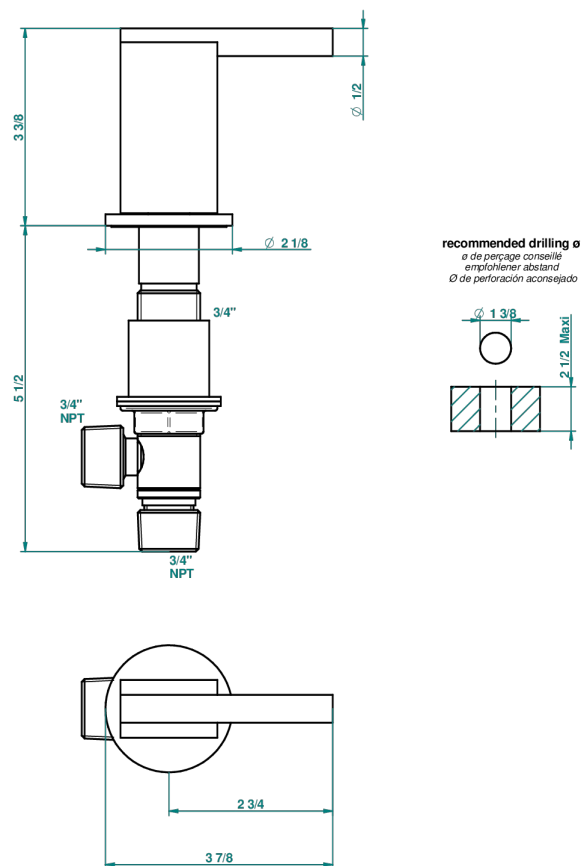

# MONTAIGNE GRAND ANTIQUE MARBLE WITH LEVER

G3S-36/C

Rim mounted 3/4" valve, cold

66378

13/06/2018

## CHARACTERISTIC

- Montaigne Grand Antique marble with lever
- Rim mounted 3/4" valve, cold