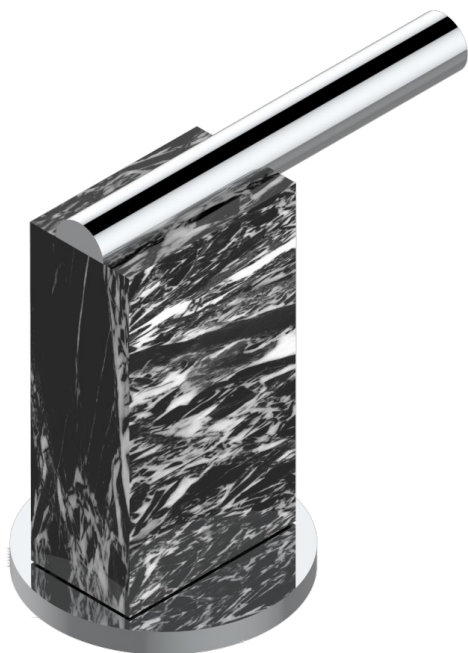

# MONTAIGNE GRAND ANTIQUE MARBLE WITH LEVER

G3S-36/C

Rim mounted 3/4" valve, cold

66378

13/06/2018

## CHARACTERISTIC

- Montaigne Grand Antique marble with lever
- Rim mounted 3/4" valve, cold

## AVAILABLE FINITIONS

Antique nickel - H28  
Black ceram - D30  
Blush PVD - H62  
Brass color PVD - H49  
Brown bronze color PVD - F33  
Gold color PVD - H52

Graphite PVD - H64  
Lacquered light bronze - D01  
Matt Umber PVD - H67  
Matt blush PVD - H60  
Matt brass color PVD - H50  
Matt brown bronze color PVD - F34