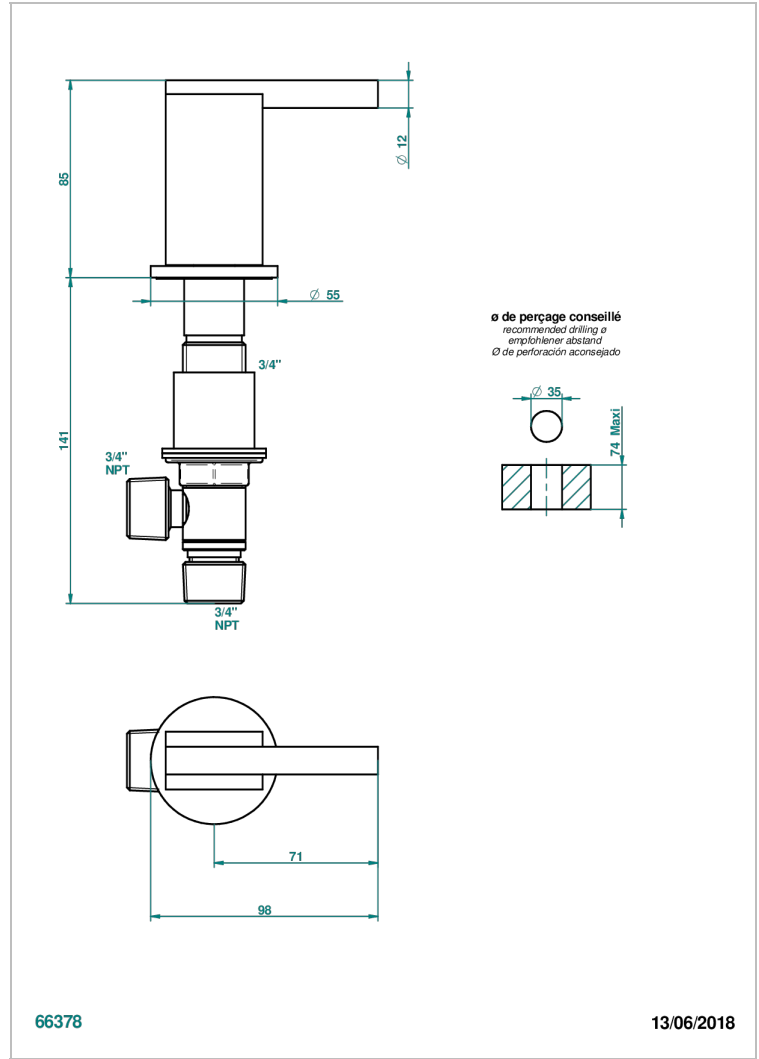

# MONTAIGNE GRAND ANTIQUE MARBLE WITH LEVER

G3S-36/C

1/2"涡轮喷射弯管黄铜花洒