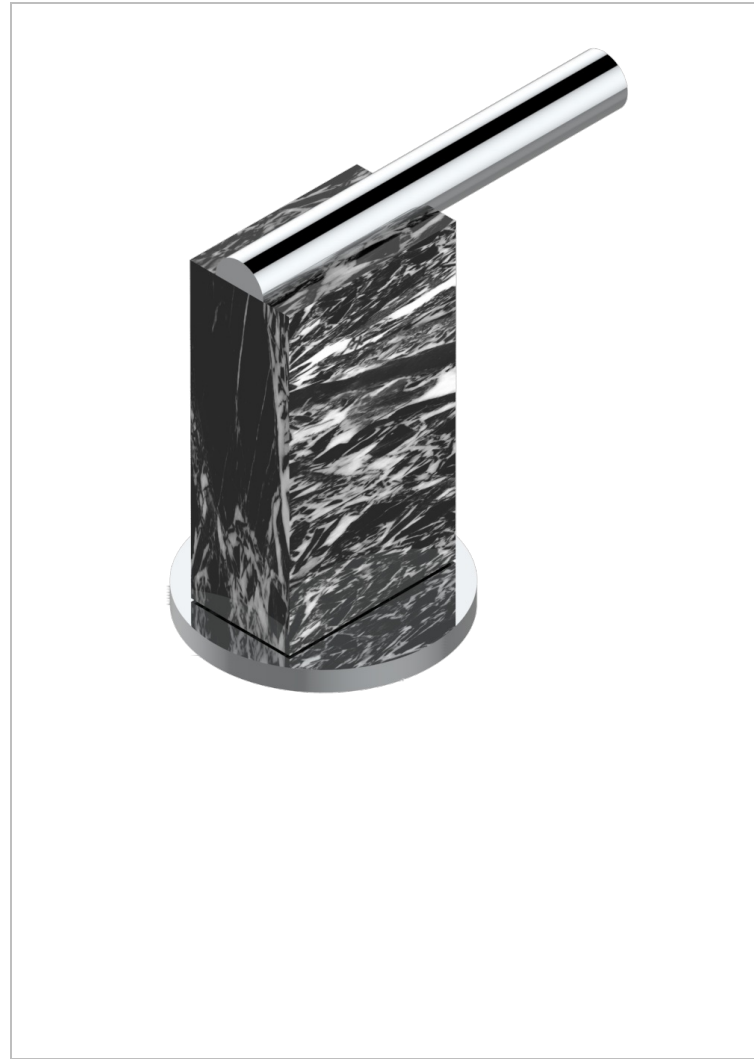

# MONTAIGNE GRAND ANTIQUE MARBLE WITH LEVER

G3S-36/C

1/2"涡轮喷射弯管黄铜花洒

## 特色

- Montaigne Grand Antique marble with lever
- 1/2"涡轮喷射弯管黄铜花洒