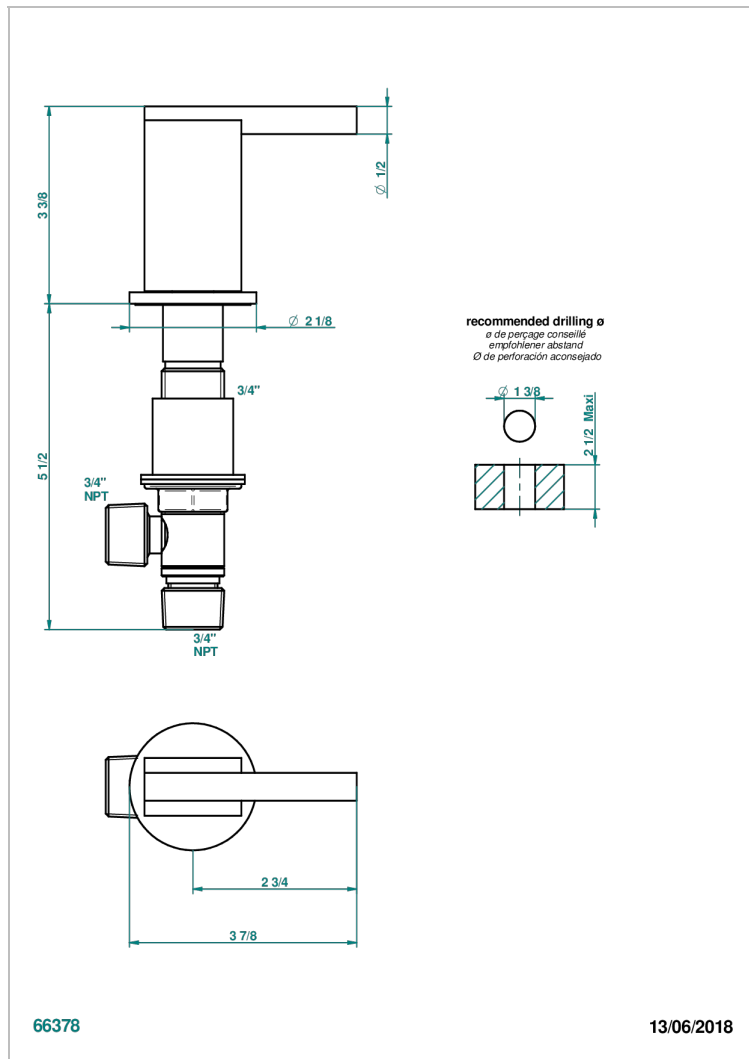

MONTAIGNE GRAND ANTIQUE MARBLE WITH LEVER

G3S-36/C

1/2"涡轮喷射弯管黄铜花洒

特色

- Montaigne Grand Antique marble with lever
- 1/2"涡轮喷射弯管黄铜花洒

可选饰面

Black ceram - D30
Blush PVD - H62
Graphite PVD - H64
Matt Umber PVD - H67
Matt blush PVD - H60
Matt graphite PVD - H65