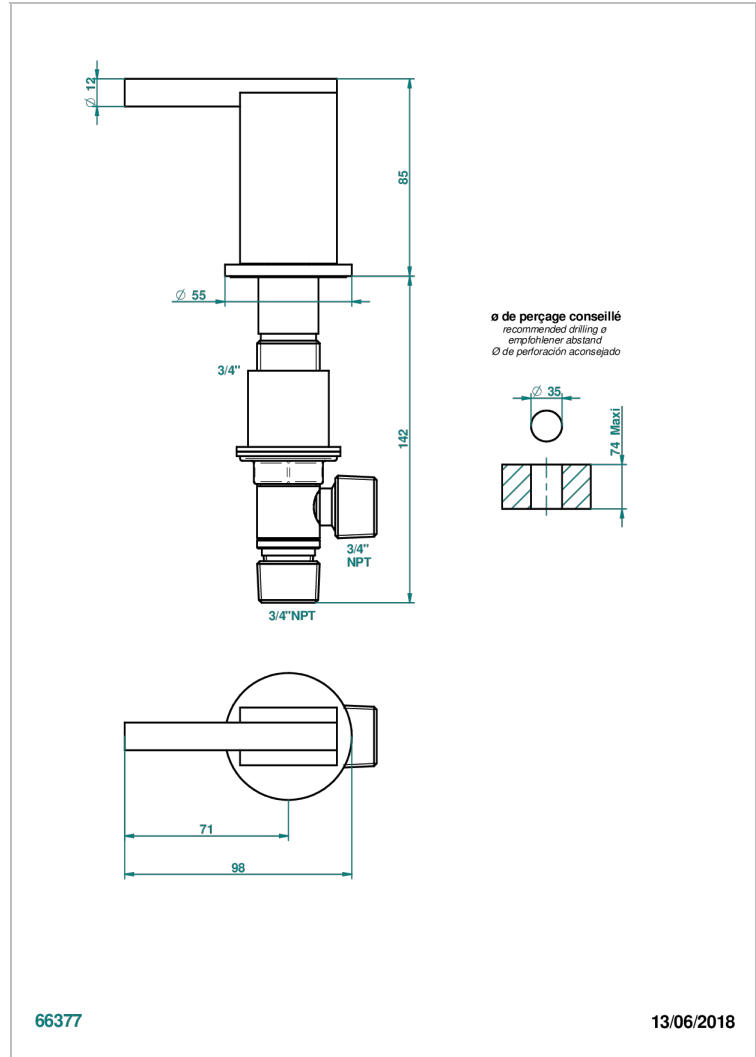

MONTAIGNE VENUS WHITE MARBLE WITH LEVER HANDLES

G3W-36/H

Rim mounted 3/4" valve, hot

66377

13/06/2018

CHARACTERISTIC

- Montaigne Venus white marble with lever handles
- Rim mounted 3/4" valve, hot

AVAILABLE FINITIONS