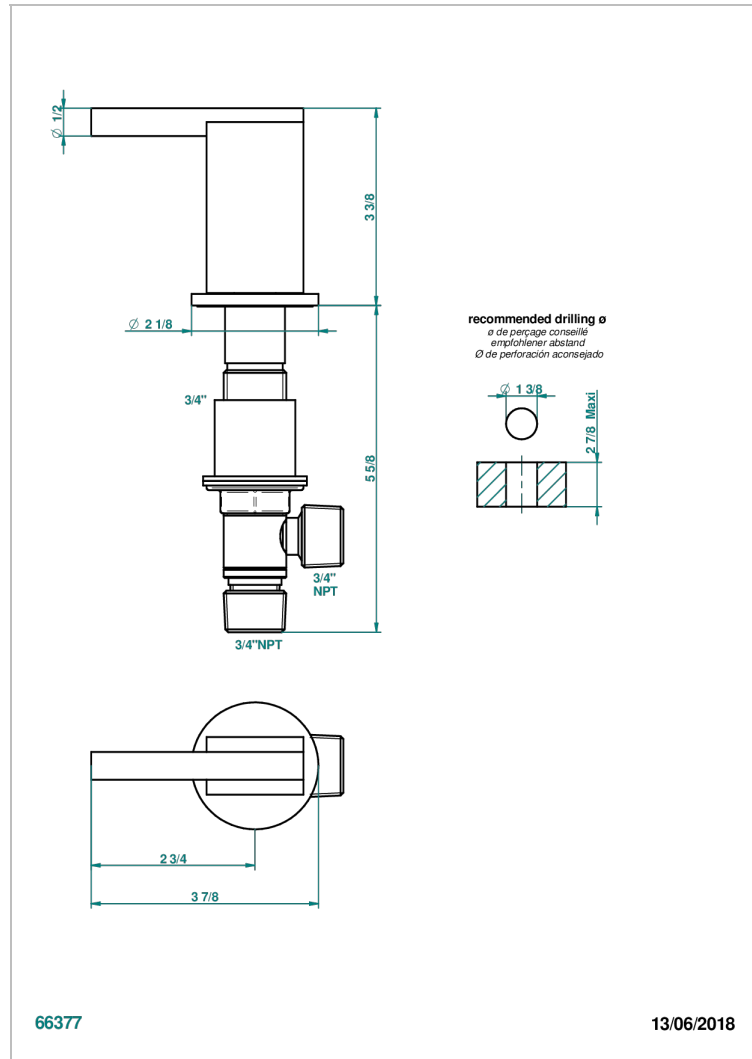

MONTAIGNE VENUS WHITE MARBLE WITH LEVER HANDLES

G3W-36/H

Rim mounted 3/4" valve, hot

CHARACTERISTIC

- Montaigne Venus white marble with lever handles
- Rim mounted 3/4" valve, hot

AVAILABLE FINITIONS

Antique nickel - H28
Black ceram - D30
Blush PVD - H62
Brass color PVD - H49
Brown bronze color PVD - F33
Gold color PVD - H52