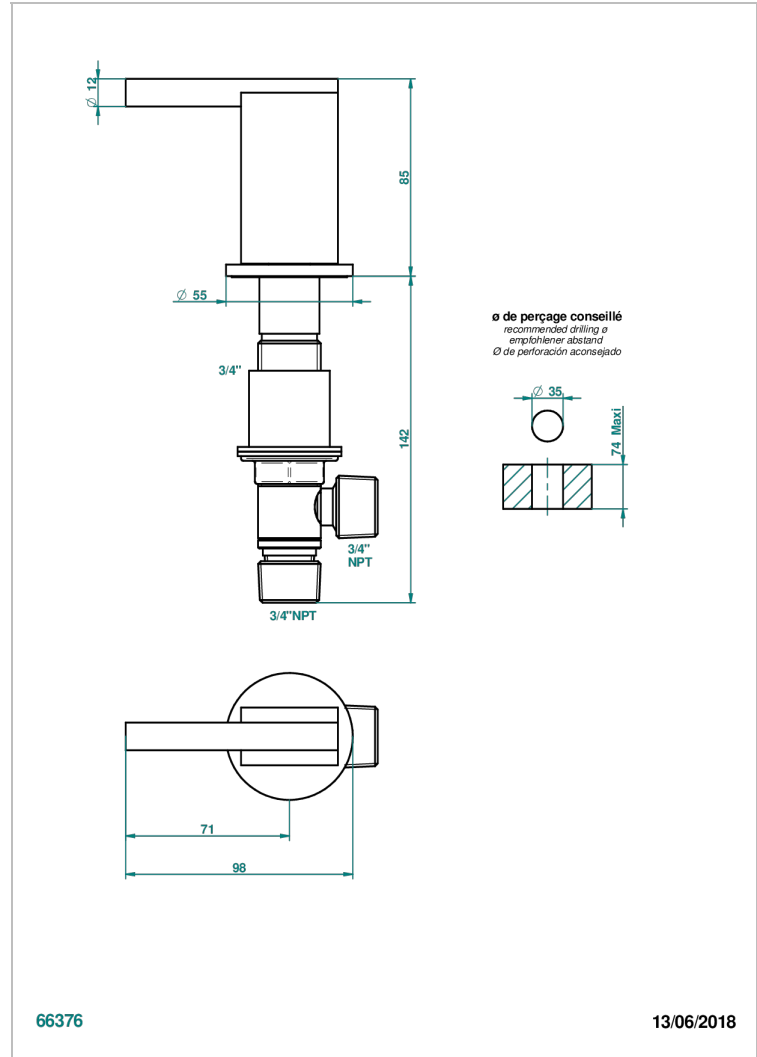

# MONTAIGNE LEONARDO GREY MARBLE WITH LEVER HANDLES

G3U-36/H

Rim mounted 3/4" valve, hot

## CHARACTERISTIC

- Montaigne Leonardo Grey marble with lever handles
- Rim mounted 3/4" valve, hot