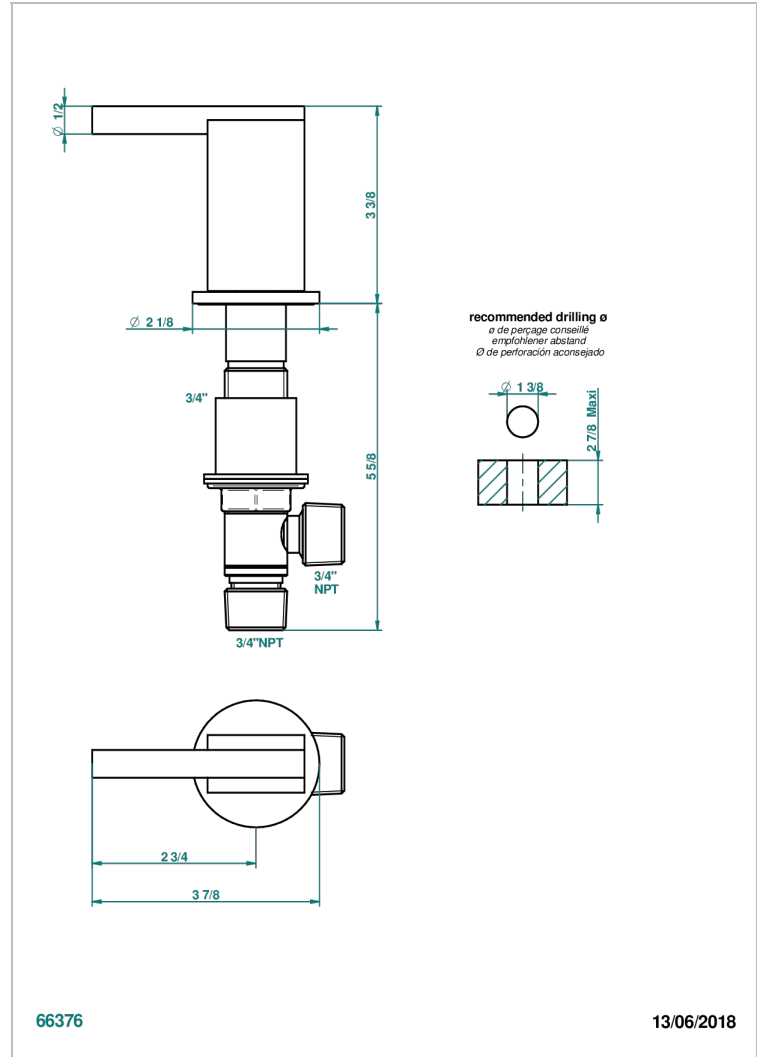

MONTAIGNE LEONARDO GREY MARBLE WITH LEVER HANDLES

G3U-36/H

Rim mounted 3/4" valve, hot

CHARACTERISTIC

- Montaigne Leonardo Grey marble with lever handles
- Rim mounted 3/4" valve, hot

AVAILABLE FINITIONS

Antique nickel - H28
Black ceram - D30
Blush PVD - H62
Brass color PVD - H49
Brown bronze color PVD - F33
Gold color PVD - H52