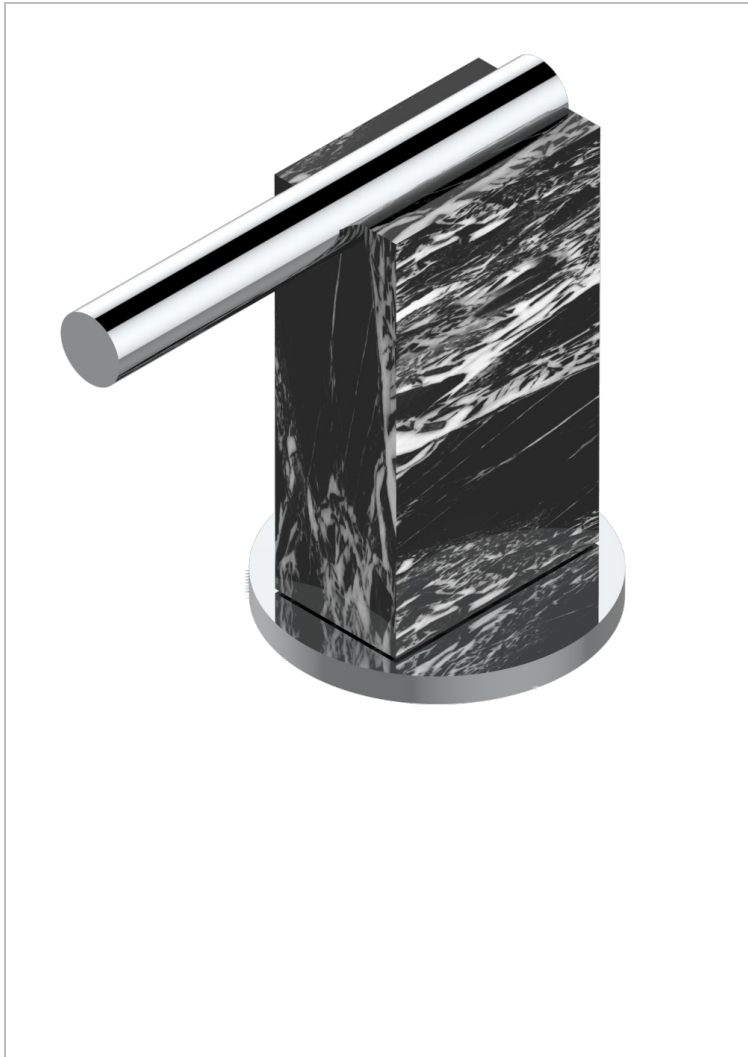

MONTAIGNE GRAND ANTIQUE MARBLE WITH LEVER HANDLES

G3S-36/HUS

3/4" deck valve with trim - Hot

CHARACTERISTIC

- ASME : ASME A112.18.1-2011/CSA B125.1-11

STANDARDS

AVAILABLE FINITIONS

Black ceram - D30
Blush PVD - H62
Brass color PVD - H49
Brown bronze color PVD - F33
Chrome polished - A02
Chrome polished / gold polished - G02

Copper antique matt, coated - H07
Gold color PVD - H52
Gold mat - F07
Gold polished - F01
Graphite PVD - H64
Light coated bronze - D01

Matt Umber PVD - H67
Matt blush PVD - H60
Matt brass color PVD - H50
Matt brown bronze color PVD - F34
Matt chrome (American satin) - C02
Matt gold color PVD - H53

Matt graphite PVD - H65
Matt nickel (American satin) - C01
Matt nickel color PVD - H56
Nickel antique / Sovereign - H28
Nickel color PVD - H55
Nickel polished - B01

Soft gold - F30
Soft matt gold - F31
Umber PVD - H66