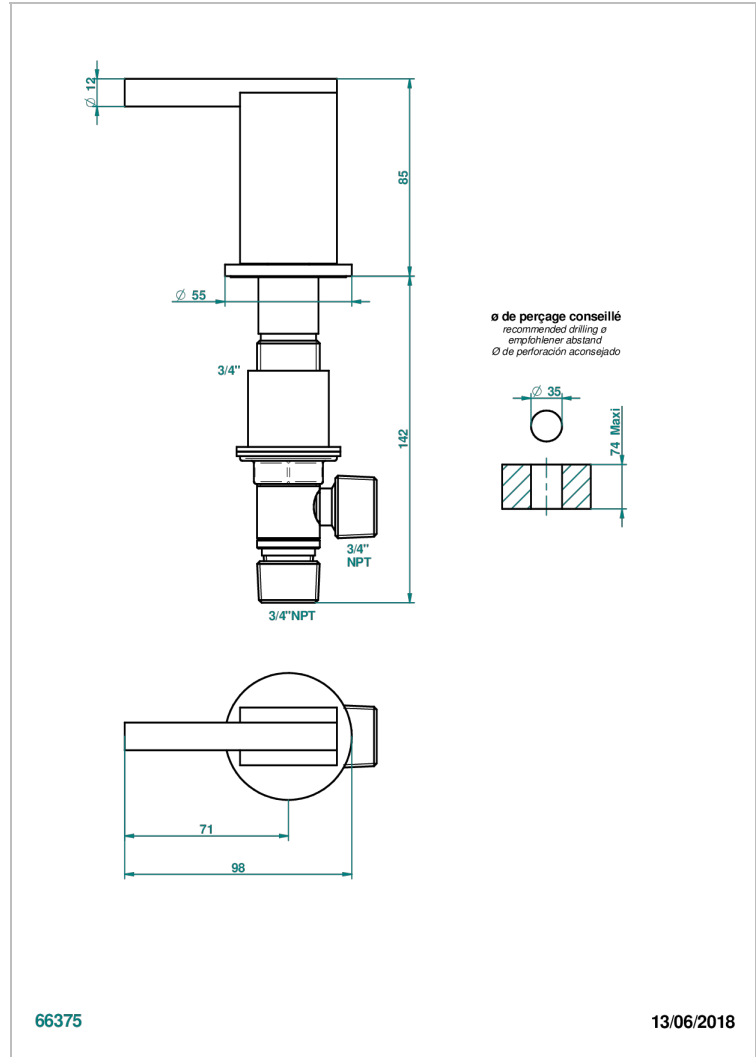

MONTAIGNE GRAND ANTIQUE MARBLE WITH LEVER HANDLES

G3S-36/HUS

3/4" deck valve with trim - Hot

CHARACTERISTIC

- ASME : ASME A112.18.1-2011/CSA B125.1-11

STANDARDS

AVAILABLE FINITIONS

Black ceram - D30
Blush PVD - H62
Brass color PVD - H49
Brown bronze color PVD - F33
Chrome polished - A02
Chrome polished / gold polished - G02