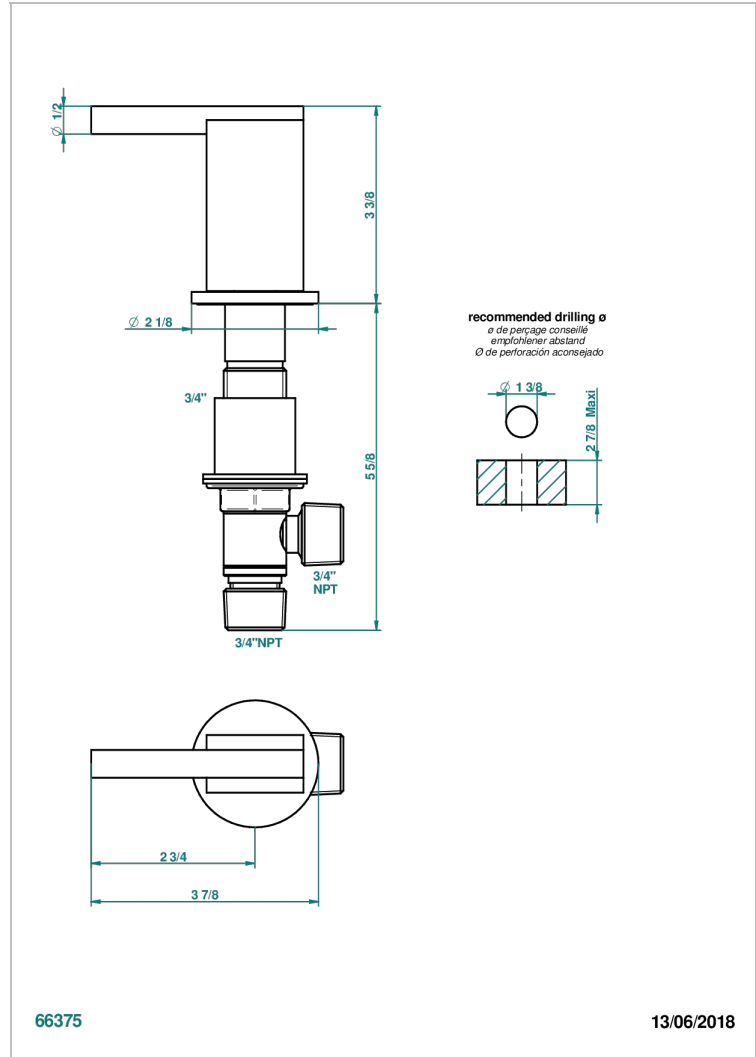

MONTAIGNE GRAND ANTIQUE MARBLE WITH LEVER HANDLES

G3S-36/HUS

3/4" deck valve with trim - Hot

CHARACTERISTIC

- ASME : ASME A112.18.1-2011/CSA B125.1-11

STANDARDS

AVAILABLE FINITIONS

Black ceram - D30
 Blush PVD - H62
 Brass color PVD - H49
 Brown bronze color PVD - F33
 Chrome polished - A02
 Chrome polished / gold polished - G02