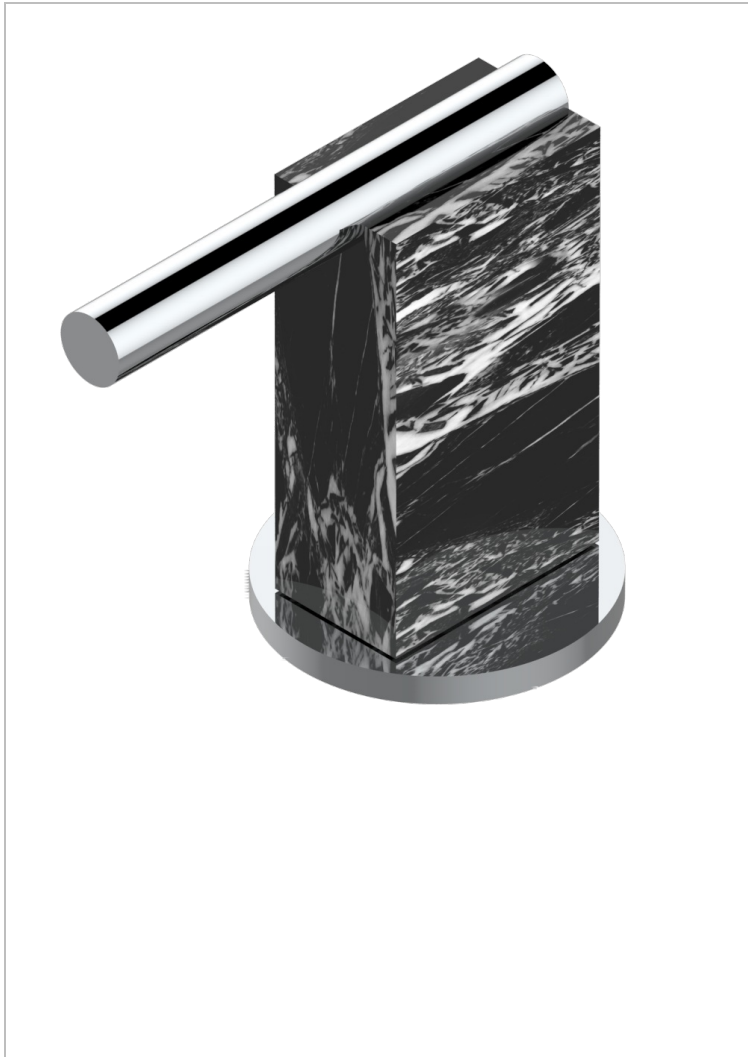

MONTAIGNE GRAND ANTIQUE MARBLE WITH LEVER HANDLES

G3S-36/HUS

3/4" deck valve with trim - Hot

CHARACTERISTIC

- ASME : ASME A112.18.1-2011/CSA B125.1-11

STANDARDS

AVAILABLE FINITIONS

Black ceram - D30
 Blush PVD - H62
 Brass color PVD - H49
 Brown bronze color PVD - F33
 Chrome polished - A02
 Chrome polished / gold polished - G02

Copper antique matt, coated - H07
 Gold color PVD - H52
 Gold mat - F07
 Gold polished - F01
 Graphite PVD - H64
 Light coated bronze - D01

Matt Umber PVD - H67
 Matt blush PVD - H60
 Matt brass color PVD - H50
 Matt brown bronze color PVD - F34
 Matt chrome (American satin) - C02
 Matt gold color PVD - H53

Matt graphite PVD - H65
 Matt nickel (American satin) - C01
 Matt nickel color PVD - H56
 Nickel antique / Sovereign - H28
 Nickel color PVD - H55
 Nickel polished - B01

Soft gold - F30
 Soft matt gold - F31
 Umber PVD - H66