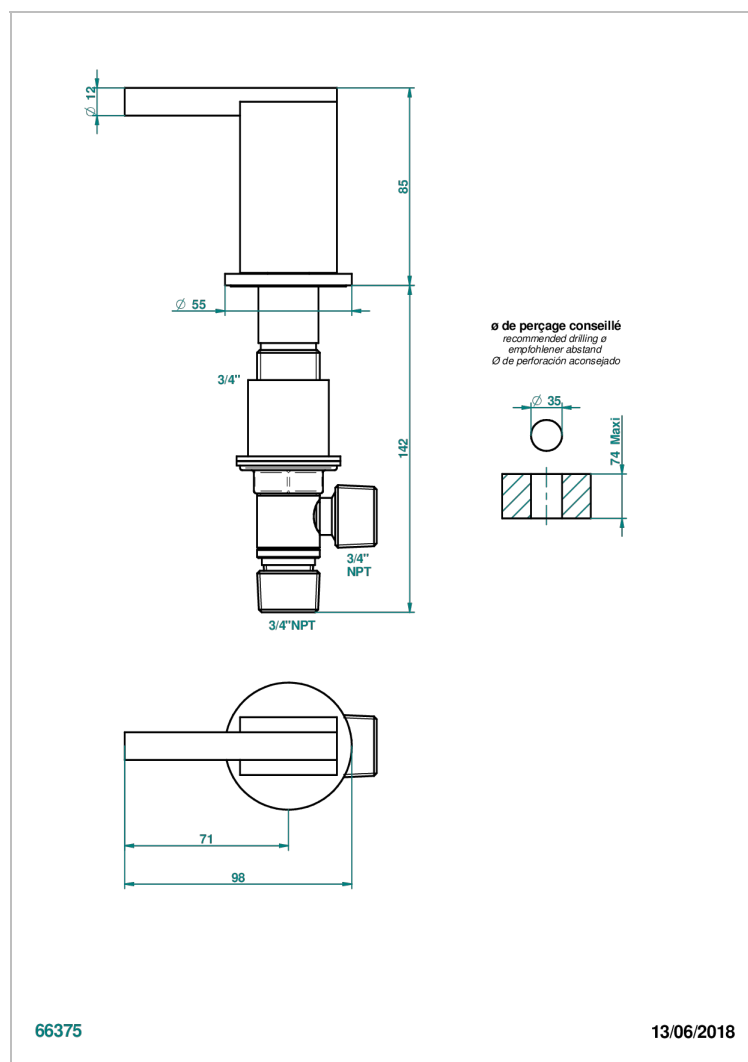

MONTAIGNE GRAND ANTIQUE MARBLE WITH LEVER

G3S-36/H

Rim mounted 3/4" valve, hot

66375

13/06/2018

CHARACTERISTIC

- Montaigne Grand Antique marble with lever
- Rim mounted 3/4" valve, hot

AVAILABLE FINITIONS