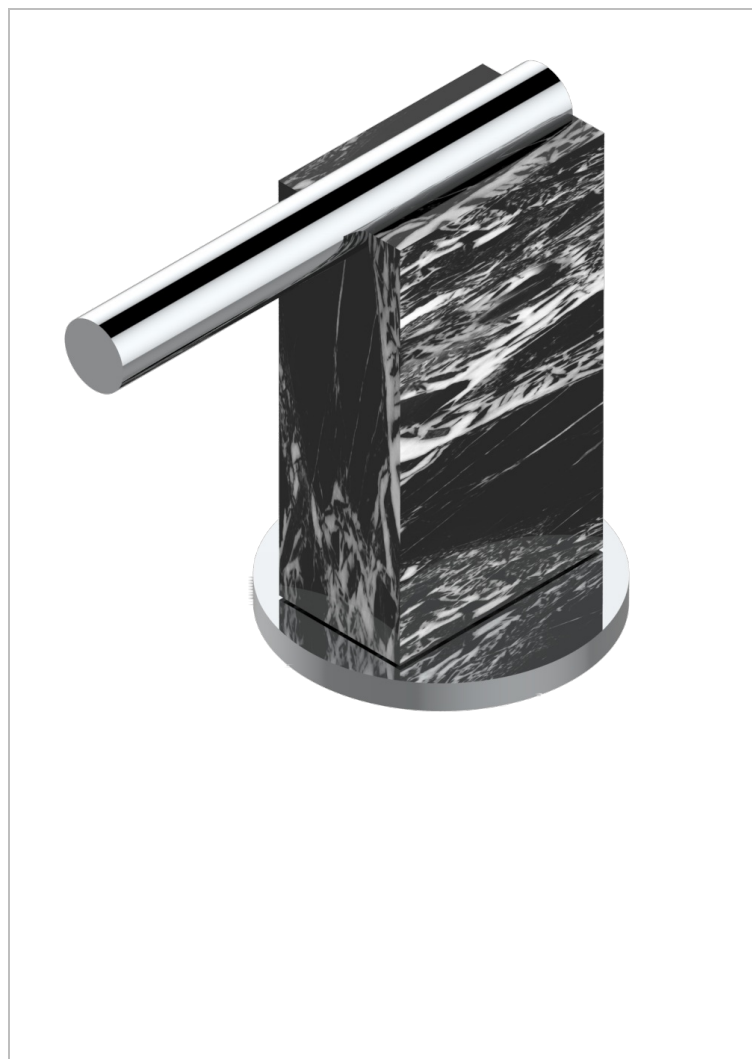

MONTAIGNE GRAND ANTIQUE MARBLE WITH LEVER

G3S-36/H

Rim mounted 3/4" valve, hot

66375

13/06/2018

CHARACTERISTIC

- Montaigne Grand Antique marble with lever
- Rim mounted 3/4" valve, hot

AVAILABLE FINITIONS

Antique nickel - H28
Black ceram - D30
Blush PVD - H62
Brass color PVD - H49
Brown bronze color PVD - F33
Gold color PVD - H52

Graphite PVD - H64
Lacquered light bronze - D01
Matt Umber PVD - H67
Matt blush PVD - H60
Matt brass color PVD - H50
Matt brown bronze color PVD - F34