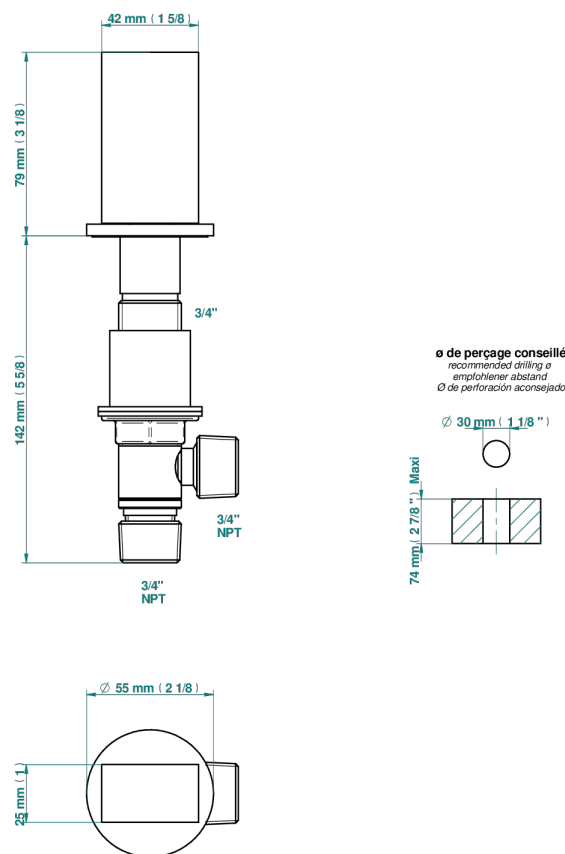

MONTAIGNE VENUS WHITE MARBLE

G3V-36

Rim mounted 3/4" valve

66374

23/04/2024

CHARACTERISTIC

- Montaigne Venus white marble
- Rim mounted 3/4" valve

AVAILABLE FINITIONS